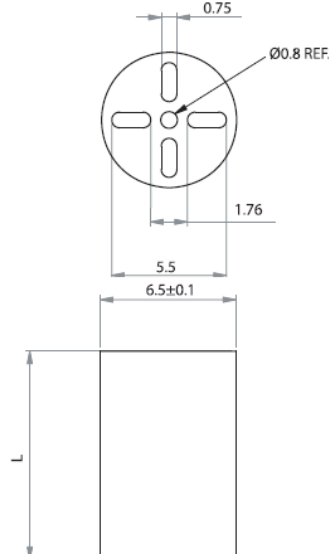

LEDM - Metric LED Spacers

LEDM-1 For T-1 3/4 Series LED

LEDM-2 For T-1 Series LED

LEDM-3 For T-1 3/4 Series LED

Details:

- **Material: PVC UL94 V0, RMS-388***
- **Color: black**
- Standard pack: 1000 pcs

Symbol	Height L	Type	Material	Flammability	Color
	[mm]				
LEDM-1-02	2	LEDM-1	PVC	UL94 V-0	black
LEDM-1-03	3	LEDM-1	PVC	UL94 V-0	black
LEDM-1-04	4	LEDM-1	PVC	UL94 V-0	black
LEDM-1-05	5	LEDM-1	PVC	UL94 V-0	black
LEDM-1-06	6	LEDM-1	PVC	UL94 V-0	black
LEDM-1-07	7	LEDM-1	PVC	UL94 V-0	black
LEDM-1-08	8	LEDM-1	PVC	UL94 V-0	black
LEDM-1-09	9	LEDM-1	PVC	UL94 V-0	black
LEDM-1-10	10	LEDM-1	PVC	UL94 V-0	black
LEDM-1-11	11	LEDM-1	PVC	UL94 V-0	black
LEDM-1-12	12	LEDM-1	PVC	UL94 V-0	black
LEDM-1-13	13	LEDM-1	PVC	UL94 V-0	black
LEDM-1-14	14	LEDM-1	PVC	UL94 V-0	black
LEDM-1-15	15	LEDM-1	PVC	UL94 V-0	black
LEDM-1-16	16	LEDM-1	PVC	UL94 V-0	black
LEDM-1-17	17	LEDM-1	PVC	UL94 V-0	black
LEDM-1-18	18	LEDM-1	PVC	UL94 V-0	black
LEDM-1-19	19	LEDM-1	PVC	UL94 V-0	black
LEDM-1-20	20	LEDM-1	PVC	UL94 V-0	black
LEDM-1-21	21	LEDM-1	PVC	UL94 V-0	black
LEDM-1-22	22	LEDM-1	PVC	UL94 V-0	black
LEDM-1-23	23	LEDM-1	PVC	UL94 V-0	black
LEDM-1-24	24	LEDM-1	PVC	UL94 V-0	black