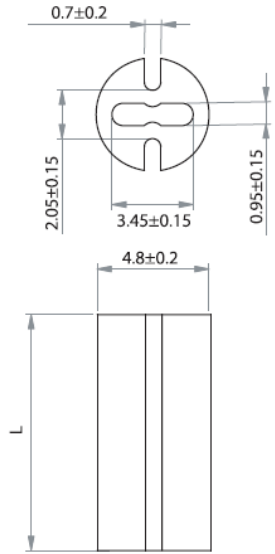

LEDM - Metric LED Spacers

LEDM-1 For T-1 3/4 Series LED

LEDM-2 For T-1 Series LED

LEDM-3 For T-1 3/4 Series LED

Details:

- **Material: PVC UL94 V0, RMS-388***
- **Color: black**
- Standard pack: 1000 pcs

Symbol	Height L	Type	Material	Flammability	Color
	[mm]				
LEDM-1-02	2	LEDM-1	PVC	UL94 V-0	black
LEDM-1-03	3	LEDM-1	PVC	UL94 V-0	black
LEDM-1-04	4	LEDM-1	PVC	UL94 V-0	black
LEDM-1-05	5	LEDM-1	PVC	UL94 V-0	black
LEDM-1-06	6	LEDM-1	PVC	UL94 V-0	black
LEDM-1-07	7	LEDM-1	PVC	UL94 V-0	black
LEDM-1-08	8	LEDM-1	PVC	UL94 V-0	black
LEDM-1-09	9	LEDM-1	PVC	UL94 V-0	black
LEDM-1-10	10	LEDM-1	PVC	UL94 V-0	black
LEDM-1-11	11	LEDM-1	PVC	UL94 V-0	black
LEDM-1-12	12	LEDM-1	PVC	UL94 V-0	black
LEDM-1-13	13	LEDM-1	PVC	UL94 V-0	black
LEDM-1-14	14	LEDM-1	PVC	UL94 V-0	black
LEDM-1-15	15	LEDM-1	PVC	UL94 V-0	black
LEDM-1-16	16	LEDM-1	PVC	UL94 V-0	black
LEDM-1-17	17	LEDM-1	PVC	UL94 V-0	black
LEDM-1-18	18	LEDM-1	PVC	UL94 V-0	black
LEDM-1-19	19	LEDM-1	PVC	UL94 V-0	black
LEDM-1-20	20	LEDM-1	PVC	UL94 V-0	black
LEDM-1-21	21	LEDM-1	PVC	UL94 V-0	black
LEDM-1-22	22	LEDM-1	PVC	UL94 V-0	black
LEDM-1-23	23	LEDM-1	PVC	UL94 V-0	black
LEDM-1-24	24	LEDM-1	PVC	UL94 V-0	black