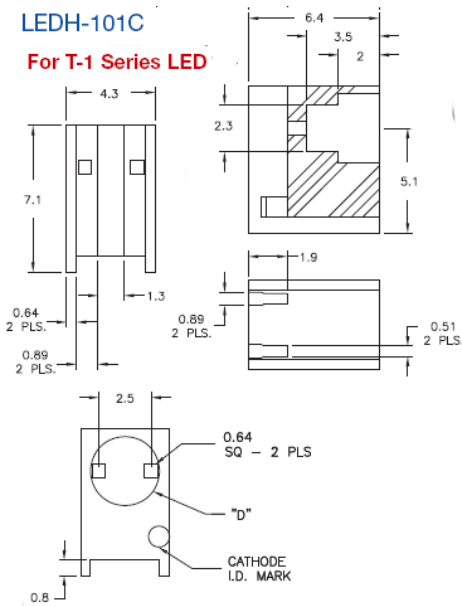

LEDH - LED Holder

LEDH-101C

For T-1 Series LED

LEDH-909-235

For T-1 3/4 Series LED

Details:

- **Material:** see table
- **Color:** Black
- **Standard Pack:** 1000/Bag

Symbol	LED type	D	Material	Flammability	Color
		[mm]			
LEDH-101C-34	T-1	3.4	PA 66	UL94 V-2	black
LEDH-101C-38	T-1	3.8	PA 66	UL94 V-2	black
LEDH-909-235	T-1 3/4	4.8	PA 66	UL94 V-0	black