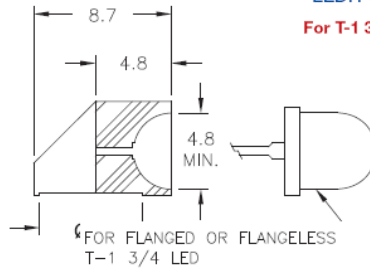

LEDH - LED Holder

LEDH-101C

For T-1 Series LED

LEDH-909-235

For T-1 3/4 Series LED

Details:

- **Material:** see table
- **Color:** Black
- **Standard Pack:** 1000/Bag

Symbol	LED type	D	Material	Flammability	Color
		[mm]			
LEDH-101C-34	T-1	3.4	PA 66	UL94 V-2	black
LEDH-101C-38	T-1	3.8	PA 66	UL94 V-2	black
LEDH-909-235	T-1 3/4	4.8	PA 66	UL94 V-0	black