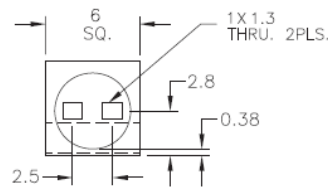

LEDH - LED Holder

LEDH-101C

For T-1 Series LED

LEDH-909-235

For T-1 3/4 Series LED

Details:

- **Material:** see table
- **Color:** Black
- **Standard Pack:** 1000/Bag

Symbol	LED type	D	Material	Flammability	Color
		[mm]			
LEDH-101C-34	T-1	3.4	PA 66	UL94 V-2	black
LEDH-101C-38	T-1	3.8	PA 66	UL94 V-2	black
LEDH-909-235	T-1 3/4	4.8	PA 66	UL94 V-0	black