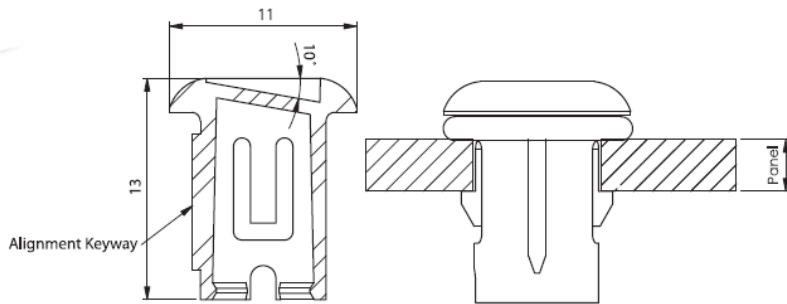

LEDC - LED Lens Cover

Panel Hole Details

Details:

- **Material: Polycarbonate, RMS-215***
- **Color: Clear**
- **Standard Pack: 1000/Bag**

Symbol	Details	Material	Flammability	Color
LEDC-1	cover	PC	UL94 V-2	transparent
LEDC-2	cover + neoprene gasket	PC	UL94 V-2	transparent