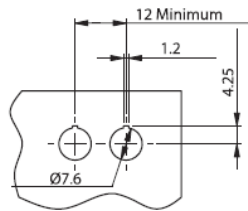

LEDC - LED Lens Cover

Panel Hole Details

Details:

- **Material: Polycarbonate, RMS-215***
- **Color: Clear**
- **Standard Pack: 1000/Bag**

Symbol	Details	Material	Flammability	Color
LEDC-1	cover	PC	UL94 V-2	transparent
LEDC-2	cover + neoprene gasket	PC	UL94 V-2	transparent