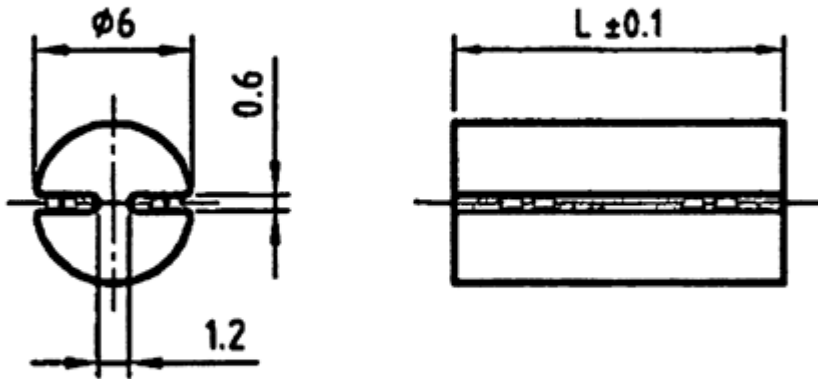

LED-1260-2 - LED spacer support

Details:

- **Material: Polycarbonate (PC)**
- **Color: grey**
- Standard pack: 1000 pcs

Symbol	Height L	Material	Color
	[mm]		
LED-1260-202-GR	2	PC	grey
LED-1260-203-GR	3	PC	grey
LED-1260-204-GR	4	PC	grey
LED-1260-205-GR	5	PC	grey
LED-1260-206-GR	6	PC	grey
LED-1260-207-GR	7	PC	grey
LED-1260-208-GR	8	PC	grey
LED-1260-209-GR	9	PC	grey
LED-1260-210-GR	10	PC	grey
LED-1260-211-GR	11	PC	grey
LED-1260-212-GR	12	PC	grey
LED-1260-213-GR	13	PC	grey
LED-1260-214-GR	14	PC	grey
LED-1260-215-GR	15	PC	grey
LED-1260-216-GR	16	PC	grey
LED-1260-217-GR	17	PC	grey
LED-1260-218-GR	18	PC	grey

Symbol	Height L	Material	Color
	[mm]		
LED-1260-219-GR	19	PC	grey
LED-1260-220-GR	20	PC	grey
LED-1260-221-GR	21	PC	grey
LED-1260-222-GR	22	PC	grey
LED-1260-223-GR	23	PC	grey
LED-1260-224-GR	24	PC	grey
LED-1260-225-GR	25	PC	grey
LED-1260-226-GR	26	PC	grey
LED-1260-227-GR	27	PC	grey
LED-1260-228-GR	28	PC	grey
LED-1260-229-GR	29	PC	grey
LED-1260-230-GR	30	PC	grey
LED-1260-231-GR	31	PC	grey
LED-1260-232-GR	32	PC	grey
LED-1260-233-GR	33	PC	grey
LED-1260-234-GR	34	PC	grey
LED-1260-235-GR	35	PC	grey
LED-1260-236-GR	36	PC	grey
LED-1260-237-GR	37	PC	grey
LED-1260-238-GR	38	PC	grey
LED-1260-239-GR	39	PC	grey
LED-1260-240-GR	40	PC	grey
LED-1260-241-GR	41	PC	grey
LED-1260-242-GR	42	PC	grey
LED-1260-243-GR	43	PC	grey
LED-1260-244-GR	44	PC	grey
LED-1260-245-GR	45	PC	grey