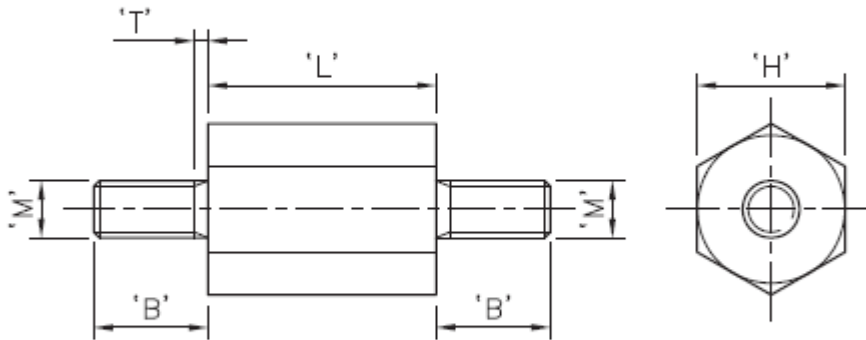

HSM-3 - Metric Hex Low Voltage Insulators

Details:

- **Body material: PA 66**
- **Threads material: brass**
- **Body color: natural**
- Unthreaded length: max. 1.5 mm
- MOQ: 100 pcs

Symbol	Ext. thread M	Length L	Wrench size H	Ext. thread length B	T	Material
		[mm]	[mm]	[mm]	[mm]	
HSM2.5-6.4-15-3	M2.5	15	6.4	6	0.68	PA 66, brass
HSM2.5-6.4-20-3	M2.5	20	6.4	6	0.68	PA 66, brass
HSM2.5-6.4-25-3	M2.5	25	6.4	6	0.68	PA 66, brass
HSM3-6.4-15-3	M3	15	6.4	6	0.75	PA 66, brass
HSM3-6.4-18-3	M3	18	6.4	6	0.75	PA 66, brass
HSM3-6.4-20-3	M3	20	6.4	6	0.75	PA 66, brass
HSM3-6.4-25-3	M3	25	6.4	6	0.75	PA 66, brass
HSM3-6.4-30-3	M3	30	6.4	6	0.75	PA 66, brass
HSM3-6.4-40-3	M3	40	6.4	6	0.75	PA 66, brass
HSM3-6.4-45-3	M3	45	6.4	6	0.75	PA 66, brass
HSM4-8-15-3	M4	15	8	6	1.05	PA 66, brass
HSM4-8-18-3	M4	18	8	6	1.05	PA 66, brass
HSM4-8-20-3	M4	20	8	6	1.05	PA 66, brass
HSM4-8-25-3	M4	25	8	6	1.05	PA 66, brass
HSM4-8-30-3	M4	30	8	6	1.05	PA 66, brass
HSM4-8-40-3	M4	40	8	6	1.05	PA 66, brass
HSM4-8-45-3	M4	45	8	6	1.05	PA 66, brass
HSM4-8-50-3	M4	50	8	6	1.05	PA 66, brass
HSM5-9.5-20-3	M5	20	9.5	10	1.2	PA 66, brass
HSM5-9.5-25-3	M5	25	9.5	10	1.2	PA 66, brass

Symbol	Ext. thread M	Length L	Wrench size H	Ext. thread length B	T	Material
		[mm]	[mm]	[mm]	[mm]	
HSM5-9.5-30-3	M5	30	9.5	10	1.2	PA 66, brass
HSM5-9.5-40-3	M5	40	9.5	10	1.2	PA 66, brass
HSM5-9.5-45-3	M5	45	9.5	10	1.2	PA 66, brass
HSM5-9.5-50-3	M5	50	9.5	10	1.2	PA 66, brass
HSM6-12.7-25-3	M6	25	12.7	12.7	1.5	PA 66, brass
HSM6-12.7-30-3	M6	30	12.7	12.7	1.5	PA 66, brass
HSM6-12.7-40-3	M6	40	12.7	12.7	1.5	PA 66, brass
HSM6-12.7-45-3	M6	45	12.7	12.7	1.5	PA 66, brass
HSM6-12.7-50-3	M6	50	12.7	12.7	1.5	PA 66, brass
HSM6-12.7-55-3	M6	55	12.7	12.7	1.5	PA 66, brass