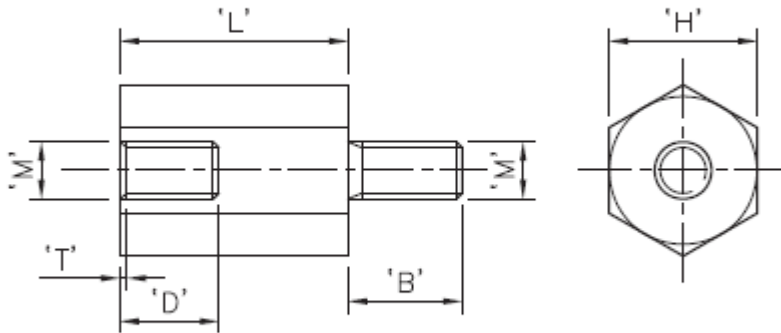

HSM-2 - Metric Hex Low Voltage Insulators

Details:

- **Body material: PA 66**
- **Threads material: brass**
- **Body color: natural**
- Unthreaded length: max. 1.5 mm
- MOQ: 100 pcs

Symbol	Ext. thread M	Int. thread M	Length L	Wrench size H	Ext. thread length B	Int. thread length D	T	Material
			[mm]	[mm]	[mm]	[mm]		
HSM2.5-6.4-15-2	M2.5	M2.5	15	6.4	6	6	0.68	PA 66, brass
HSM2.5-6.4-20-2	M2.5	M2.5	20	6.4	6	6	0.68	PA 66, brass
HSM2.5-6.4-25-2	M2.5	M2.5	25	6.4	6	6	0.68	PA 66, brass
HSM3-6.4-15-2	M3	M3	15	6.4	6	6	0.75	PA 66, brass
HSM3-6.4-18-2	M3	M3	18	6.4	6	6	0.75	PA 66, brass
HSM3-6.4-20-2	M3	M3	20	6.4	6	6	0.75	PA 66, brass
HSM3-6.4-25-2	M3	M3	25	6.4	6	6	0.75	PA 66, brass
HSM3-6.4-30-2	M3	M3	30	6.4	6	6	0.75	PA 66, brass
HSM3-6.4-40-2	M3	M3	40	6.4	6	6	0.75	PA 66, brass
HSM3-6.4-45-2	M3	M3	45	6.4	6	6	0.75	PA 66, brass
HSM4-8-15-2	M4	M4	15	8	6	6	1.05	PA 66, brass
HSM4-8-18-2	M4	M4	18	8	6	6	1.05	PA 66, brass
HSM4-8-20-2	M4	M4	20	8	6	6	1.05	PA 66, brass
HSM4-8-25-2	M4	M4	25	8	6	6	1.05	PA 66, brass
HSM4-8-30-2	M4	M4	30	8	6	6	1.05	PA 66, brass
HSM4-8-40-2	M4	M4	40	8	6	6	1.05	PA 66, brass
HSM4-8-45-2	M4	M4	45	8	6	6	1.05	PA 66, brass
HSM4-8-50-2	M4	M4	50	8	6	6	1.05	PA 66, brass
HSM5-9.5-20-2	M5	M5	20	9.5	10	10	1.2	PA 66, brass
HSM5-9.5-25-2	M5	M5	25	9.5	10	10	1.2	PA 66, brass
HSM5-9.5-30-2	M5	M5	30	9.5	10	10	1.2	PA 66, brass
HSM5-9.5-40-2	M5	M5	40	9.5	10	10	1.2	PA 66, brass
HSM5-9.5-45-2	M5	M5	45	9.5	10	10	1.2	PA 66, brass

Symbol	Ext. thread M	Int. thread M	Length L	Wrench size H	Ext. thread length B	Int. thread length D	T	Material
			[mm]	[mm]	[mm]	[mm]	[mm]	
HSM5-9.5-50-2	M5	M5	50	9.5	10	10	1.2	PA 66, brass
HSM6-12.7-25-2	M6	M6	25	12.7	12.7	12.7	1.5	PA 66, brass
HSM6-12.7-30-2	M6	M6	30	12.7	12.7	12.7	1.5	PA 66, brass
HSM6-12.7-40-2	M6	M6	40	12.7	12.7	12.7	1.5	PA 66, brass
HSM6-12.7-45-2	M6	M6	45	12.7	12.7	12.7	1.5	PA 66, brass
HSM6-12.7-50-2	M6	M6	50	12.7	12.7	12.7	1.5	PA 66, brass
HSM6-12.7-55-2	M6	M6	55	12.7	12.7	12.7	1.5	PA 66, brass