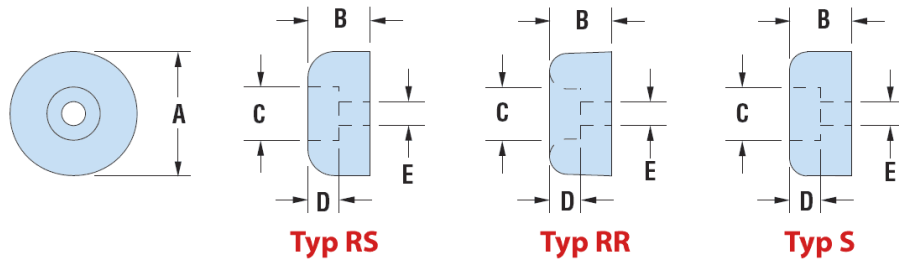

H-RS-RR-S - Screw-In Rubber Pocket Bumpers

Details:

- **Material: SBR**
- **Colour: black, white**
- Temperature range: -40°C to 105°C
- 60-70 Durometer Range.
- Provide vibration dampening.

Symbol	Ext. diameter A	Height B	C	D	E	Steel washer	Type	Material	Color
	[mm]	[mm]	[mm]	[mm]	[mm]				
H-G2201	12.7	6.4	6.4	4	3.2	Yes	RS	SBR	black
H-G2205	15.9	9.5	6.4	4.7	3.2	Yes	RS	SBR	black
H-G2209	19.1	9.5	7.9	4.7	4	Yes	RS	SBR	black
H-G2213	20.6	18.3	9.5	7.1	5.5	Yes	RS	SBR	black
H-G2217	25.4	20.6	6.4	11.1	3.2	Yes	RS	SBR	black
H-G2220	25.4	25.4	7.9	15.9	4	No	RS	SBR	black
H-G2221	25.4	25.4	7.9	15.9	4	Yes	RS	SBR	black
H-G2225	27.7	15.9	11.1	10.3	4.7	Yes	RS	SBR	black
H-G2229	12.7	6.4	6.4	4	2.4	Yes	RR	SBR	black
H-G2233	19.1	14.3	9.5	6.4	4.7	Yes	RR	SBR	black
H-G2237	19.1	19.1	7.9	6.4	3.2	Yes	RR	SBR	black
H-G2241	20.6	20.6	11.9	11.1	6.4	Yes	RR	SBR	black
H-G2245	23.8	8.9	9.5	4.6	4.7	Yes	RR	SBR	black
H-G2244	23.8	9.5	9.5	5.5	4.7	No	RR	SBR	black
H-G2249	24.6	8.7	9.5	4.7	4.7	Yes	RR	SBR	black
H-G2253	25.4	11.1	9.5	4.7	4.7	Yes	RR	SBR	black
H-G2257	25.4	12.7	12.7	6.4	5.5	Yes	RR	SBR	black
H-G2261	25.4	14.3	13.5	7.9	7.1	Yes	RR	SBR	black
H-G2267	31.8	31.8	9.5	19.1	6.4	Yes	RR	SBR	black
H-G2271	31.8	47.6	9.5	19.1	6.4	Yes	RR	SBR	black
H-G2275	38.1	15.9	12.7	8.7	4.7	Yes	RR	SBR	black
H-G2278	38.1	15.9	19.1	8.7	7.9	No	RR	SBR	black

Symbol	Ext. diameter A	Height B	C	D	E	Steel washer	Type	Material	Color
	[mm]	[mm]	[mm]	[mm]	[mm]				
H-G2279	38.1	15.9	19.1	8.7	7.9	Yes	RR	SBR	black
H-G2283	38.1	19.1	11.9	12.7	6.4	Yes	RR	SBR	black
H-G2286	43.2	28.4	15.2	18.3	9.6	No	RR	SBR	black
H-G2290	44.5	44.5	15.9	12.7	9.6	No	RR	SBR	black
H-G2294	63.5	25.4	28.6	12.7	9.6	No	RR	SBR	black
H-G2296	63.5	25.4	28.6	12.7	9.6	No	RR	SBR	white
H-G2298	63.5	25.4	28.6	12.7	9.6	No	RR	SBR	white
H-G2302	63.5	50.8	28.6	28.6	9.6	No	RR	SBR	black
H-G2307	25.4	12.7	9.0 / 10.9	5.0 / 4.1	4.7	Yes	S	SBR	black
H-G2311	38.1	19.1	19.1	9.5	6.4	Yes	S	SBR	black