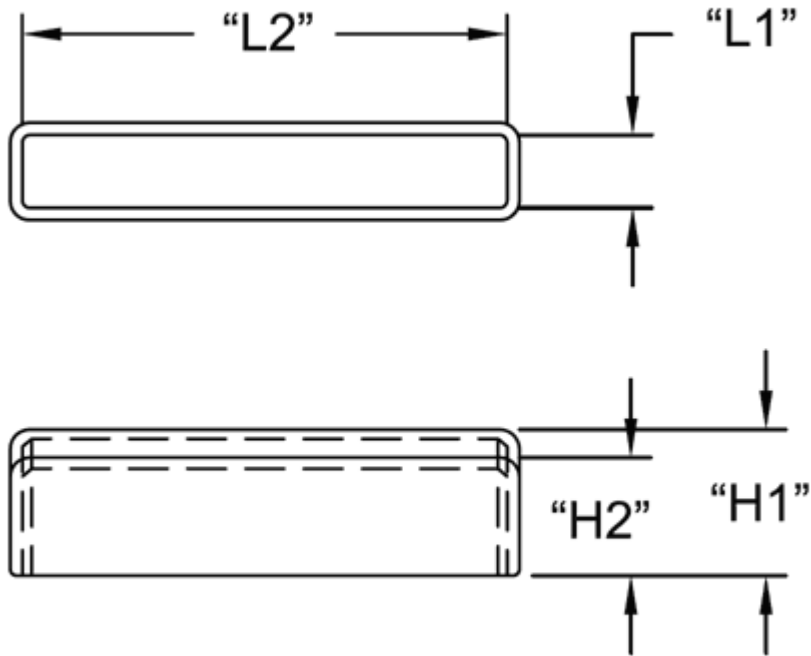

GLT-840xxx - Insulator

Details:

- **Material: Flexible PVC, RMS-55***
- **Color: Transparent Blue**
- **Standard Pack: 1000/Bag**

Symbol	H1	H2	L1	L2	Fuse type	Material	Flammability	Color
	[mm]	[mm]	[mm]	[mm]				
840620	12.7	9.9	6.1	20.1	Metric	PVC	UL94 V-0	blue
840730	12.7	9.9	7.1	30	Metric	PVC	UL94 V-0	blue
840832	15.9	14.7	8.1	32	Metric	PVC	UL94 V-0	blue
840836	12.7	9.9	8.1	36.1	STD 0.25x1.25	PVC	UL94 V-0	blue