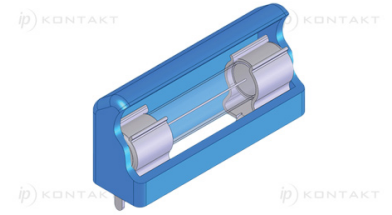

GLT-840xxx - Insulator

Details:

- **Material: Flexible PVC, RMS-55***
- **Color: Transparent Blue**
- **Standard Pack: 1000/Bag**

Symbol	H1	H2	L1	L2	Fuse type	Material	Flammability	Color
	[mm]	[mm]	[mm]	[mm]				
840620	12.7	9.9	6.1	20.1	Metric	PVC	UL94 V-0	blue
840730	12.7	9.9	7.1	30	Metric	PVC	UL94 V-0	blue
840832	15.9	14.7	8.1	32	Metric	PVC	UL94 V-0	blue
840836	12.7	9.9	8.1	36.1	STD 0.25x1.25	PVC	UL94 V-0	blue