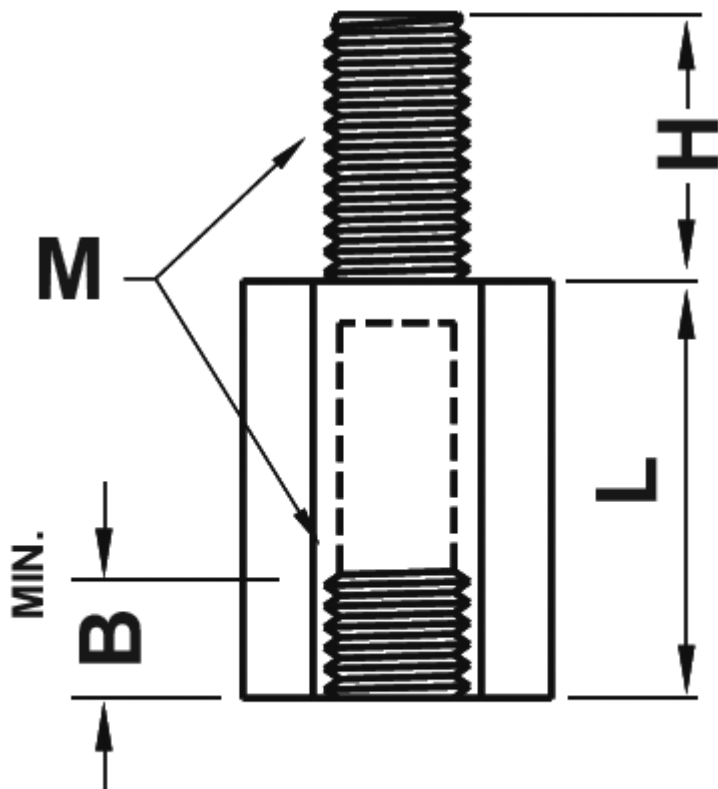

FPHS-2 - Nylon Hexagonal Spacer

Details:

- **Material:** Polyamid PA 6.6
- **Color:** natural
- **Flammability:** UL94 V-2

Symbol	Height L	Wrench size C	Ext. thread M	Ext. thread length H	Int. thread M	Int. thread length B	Material	Flammability	Color
	[mm]	[mm]		[mm]		[mm]			
5691AA00	5	5.5	M3	6	M3	3	PA 66	UL94 V-2	natural
5692AA00	6	5.5	M3	6	M3	4	PA 66	UL94 V-2	natural