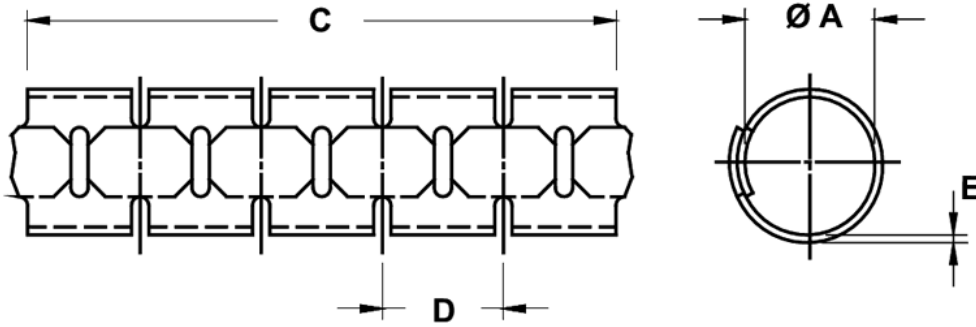

**FP-6707 - Wrapping bands**

**Details:**

- **Material: Polyethylene PE**
- **Color: natural**, black available on special order
- Standard pack: 5 meters

Symbol	Int. diameter ØA	Length C	D	Wall thickness E	Material	Color	Notes
	[mm]	[m]	[mm]	[mm]			
6707EA00	8	5	10	0.8	PE	natural	mounting tool: 6711HA01PS
6708EA00	15	5	14	0.8	PE	natural	mounting tool: 6712HA01PS
6709EA00	20	5	17	0.9	PE	natural	mounting tool: 6713HA01PS
6710EA00	25	5	20	1	PE	natural	mounting tool: 6714HA01PS