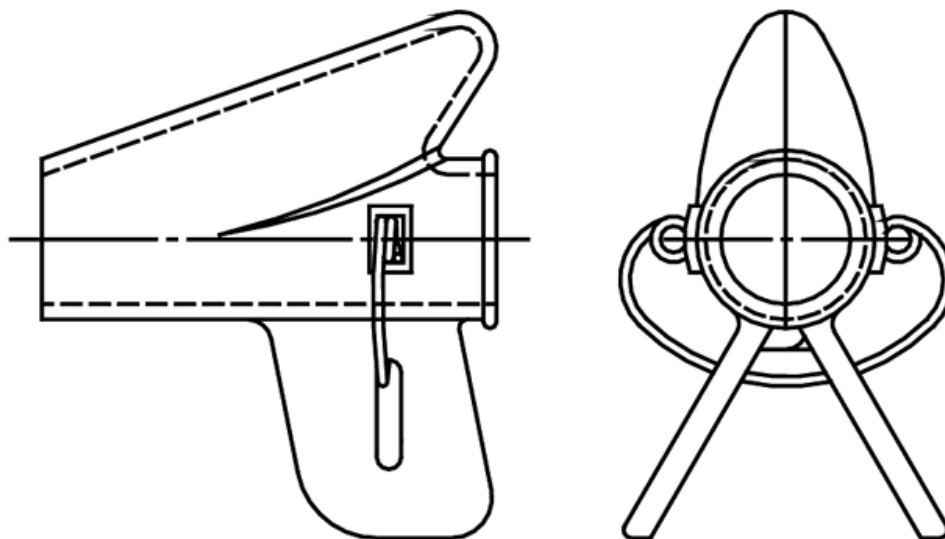

**FP-6707 - Wrapping bands**

**Details:**

- **Material: Polyethylene PE**
- **Color: natural**, black available on special order
- Standard pack: 5 meters

Symbol	Int. diameter ØA	Length C	D	Wall thickness E	Material	Color	Notes
	[mm]	[m]	[mm]	[mm]			
6707EA00	8	5	10	0.8	PE	natural	mounting tool: 6711HA01PS
6708EA00	15	5	14	0.8	PE	natural	mounting tool: 6712HA01PS
6709EA00	20	5	17	0.9	PE	natural	mounting tool: 6713HA01PS
6710EA00	25	5	20	1	PE	natural	mounting tool: 6714HA01PS