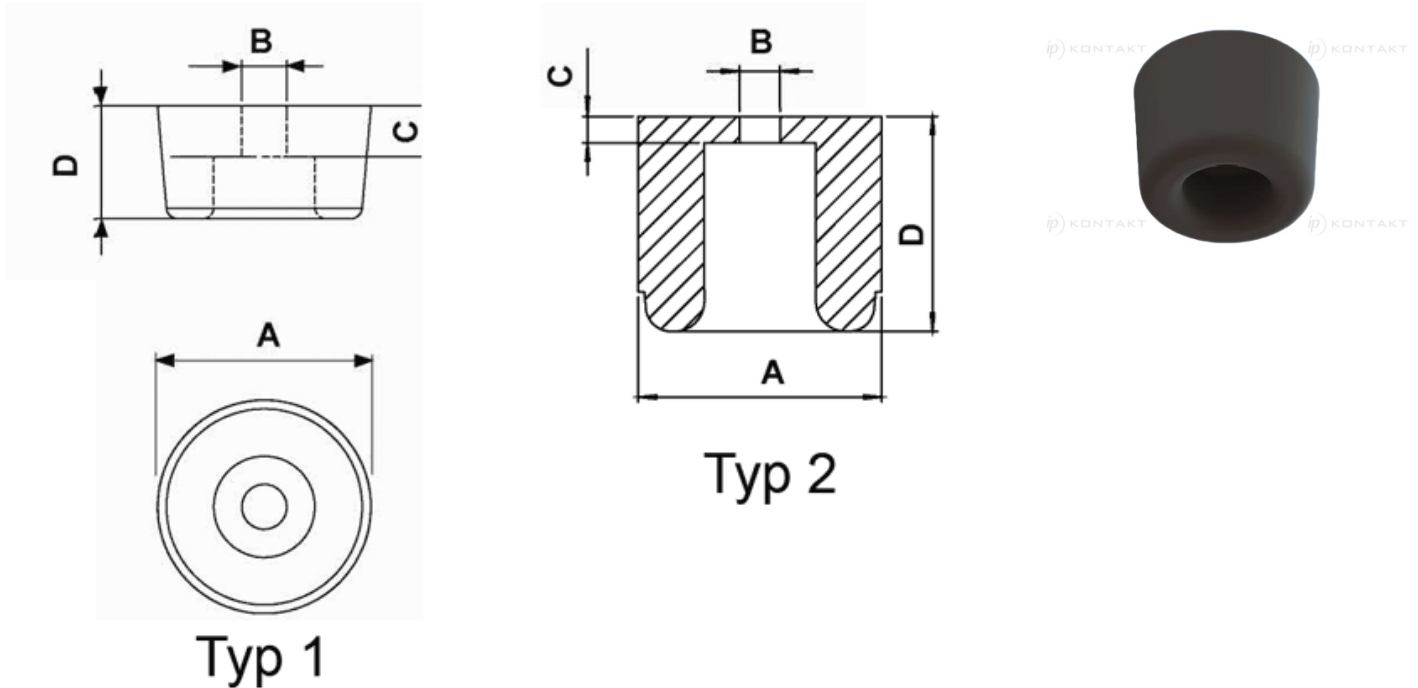

FP-319 - LDPE / Soft PVC Feet

Details:

- **Material: Soft PVC or LDPE**
- **Color: black**

Symbol	Type	Ext. diameter A	B	C	Height D	Material	Color	Standard pack
		[mm]	[mm]	[mm]	[mm]			[szt./pcs]
1018CA01	1	12	2.5	3.5	6.5	Soft PVC	black	2500
1024CA01	1	12	3	3	8	Soft PVC	black	2500
1017CA01	1	17.5	2	3.5	8	Soft PVC	black	2500
1014CA01	1	19	3.5	4	10	Soft PVC	black	2500
1012CA01	1	24	2.5	4	10	Soft PVC	black	2500
1013CA01	1	21	3	3.5	10.5	Soft PVC	black	2500
1021CA01	1	19	3	5	12	Soft PVC	black	1000
1022CA01	1	19	4	5	12	Soft PVC	black	1000
1023CA01	1	19	5	5	12	Soft PVC	black	1000
1011CA01	1	29	4.5	6.5	12	Soft PVC	black	1500
1015CA01	1	19	3.5	7	13	Soft PVC	black	2500
1016CA01	1	18.5	4	12.5	18	Soft PVC	black	2500
1019EA01	2	24	4	6	21	LDPE	black	1000
1020EA01	2	24	5	6	21	LDPE	black	1000
4707EA01	2	24	6	6	21	LDPE	black	1000
4708EA01	2	24	7	6	21	LDPE	black	1000