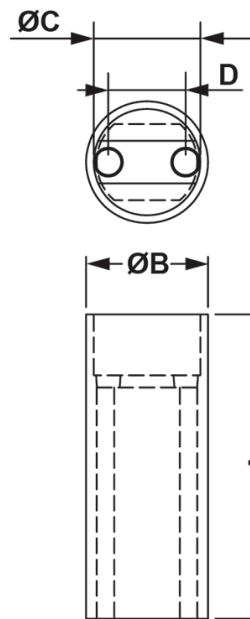

FP-11490 - LED spacer supports

Details:

- **Material: PA 6.6**
- **Flammability: UL94 V-2**
- **Colour: natural**
- Working temperature: -35°C to 85°C
- Standard pack: 2000 pcs

Symbol	Height A	ØB	ØC	D	Material	Flammability	Color
	[mm]						
11490AA0103.0	3	4	3.5	2.5	PA 66	UL94 V-2	natural
11490AA0104.0	4	4	3.5	2.5	PA 66	UL94 V-2	natural
11490AA0104.5	4.5	4	3.5	2.5	PA 66	UL94 V-2	natural
11490AA0105.0	5	4	3.5	2.5	PA 66	UL94 V-2	natural
11490AA0105.5	5.5	4	3.5	2.5	PA 66	UL94 V-2	natural
11490AA0106.0	6	4	3.5	2.5	PA 66	UL94 V-2	natural
11490AA0106.5	6.5	4	3.5	2.5	PA 66	UL94 V-2	natural
11490AA0107.0	7	4	3.5	2.5	PA 66	UL94 V-2	natural
11490AA0107.5	7.5	4	3.5	2.5	PA 66	UL94 V-2	natural
11490AA0108.0	8	4	3.5	2.5	PA 66	UL94 V-2	natural
11490AA0108.5	8.5	4	3.5	2.5	PA 66	UL94 V-2	natural
11490AA0109.0	9	4	3.5	2.5	PA 66	UL94 V-2	natural
11490AA0109.5	9.5	4	3.5	2.5	PA 66	UL94 V-2	natural
11490AA0110.0	10	4	3.5	2.5	PA 66	UL94 V-2	natural
11490AA0111.0	11	4	3.5	2.5	PA 66	UL94 V-2	natural
11490AA0111.5	11.5	4	3.5	2.5	PA 66	UL94 V-2	natural
11490AA0112.0	12	4	3.5	2.5	PA 66	UL94 V-2	natural
11490AA0112.5	12.5	4	3.5	2.5	PA 66	UL94 V-2	natural
11490AA0113.0	13	4	3.5	2.5	PA 66	UL94 V-2	natural
11490AA0113.5	13.5	4	3.5	2.5	PA 66	UL94 V-2	natural
11490AA0114.5	14.5	4	3.5	2.5	PA 66	UL94 V-2	natural
11490AA0115.0	15	4	3.5	2.5	PA 66	UL94 V-2	natural