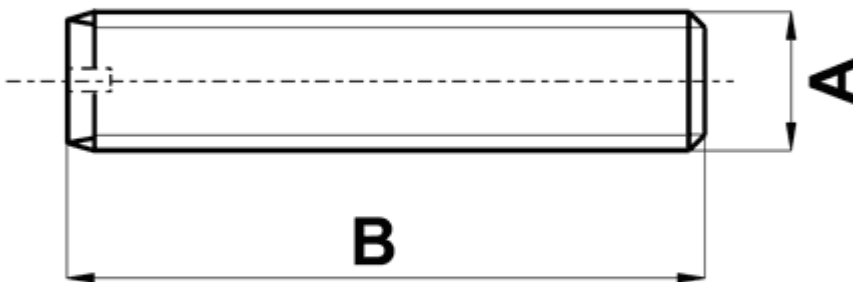

FP-10331 - Threaded pin with slit

Details:

- **Material: PA 6**
- **Color: natural**
- **Analogical to EN DIN ISO 24766**
- Working temperature: -30°C to +100°C
- Standard pack: 1000 pcs

Symbol	Thread A	Thread length B	Material	Color
		[mm]		
10331AA0008.0	M3	8	PA 6	natural
10331AA0010.0	M3	10	PA 6	natural
10331AA0011.0	M3	11	PA 6	natural
10331AA0016.0	M3	16	PA 6	natural
10331AA0019.0	M3	19	PA 6	natural
10331AA0021.0	M3	21	PA 6	natural
10331AA0026.0	M3	26	PA 6	natural
10331AA0031.0	M3	31	PA 6	natural
10331AA0034.0	M3	34	PA 6	natural
10331AA0035.0	M3	35	PA 6	natural
10332AA0004.0	M4	4	PA 6	natural
10332AA0006.0	M4	6	PA 6	natural
10332AA0008.0	M4	8	PA 6	natural
10332AA0010.0	M4	10	PA 6	natural
10332AA0012.0	M4	12	PA 6	natural