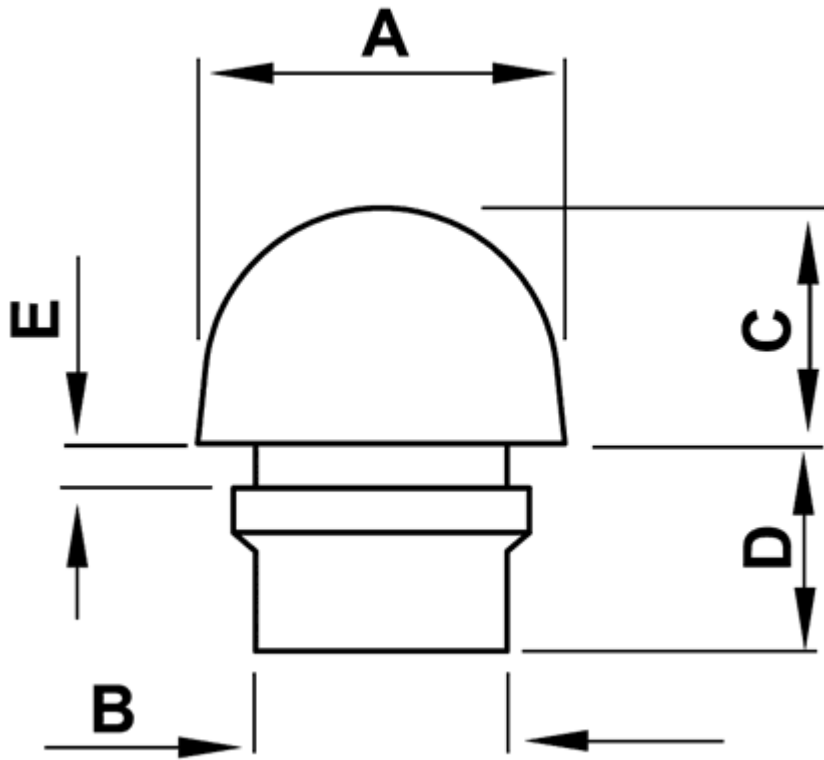

FP-0958 - Push-in feet

Details:

- **Material: Soft PVC**
- **Color: black**
- Working temperature: -25°C to +60°C

Symbol	Ext. diameter ØA	ØB	C	D	E	Material	Color	Standard pack
	[mm]	[mm]	[mm]	[mm]	[mm]			[szt./pcs]
0958CA01	12	6	9	7	1	Soft PVC	black	1000
2347CA01	12	7	9	7	1	Soft PVC	black	1000
0959CA01	12	8	9	7	1	Soft PVC	black	1000
2348CA01	12	9	9	7	1	Soft PVC	black	1000