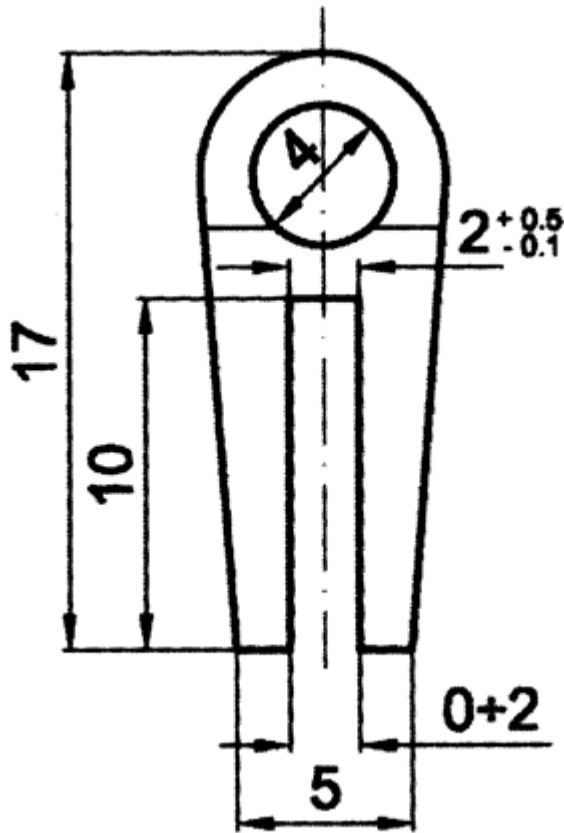

F-OK-1580 - Edge Grommets

Details:

- **Material:** EPDM
- **Colour:** see table
- Standard pack: 25 m roll

Symbol	Panel thickness range	Steel clamp	Material	Color	Standard pack
	[mm]				[m]
F-OK-1580-BLK	2 max.	no	EPDM	black	25