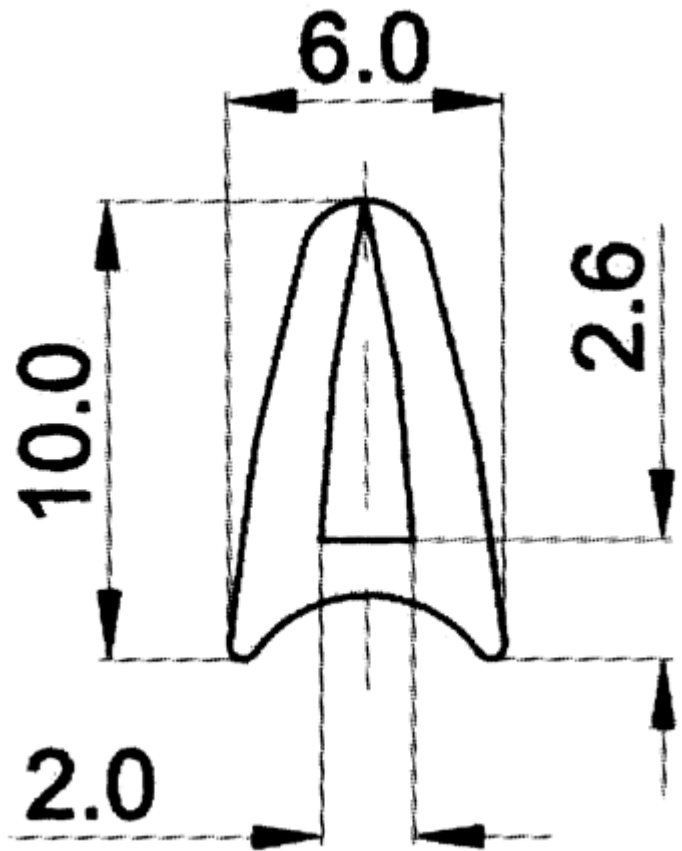

F-OK-1520 - Edge Grommets

Details:

- **Material:** EPDM
- **Colour:** see table
- Standard pack: 50 m roll

Symbol	Panel thickness range	Steel clamp	Material	Color	Standard pack
	[mm]				[m]
F-OK-1520-BLK	1.5 - 2.0	no	EPDM	black	50