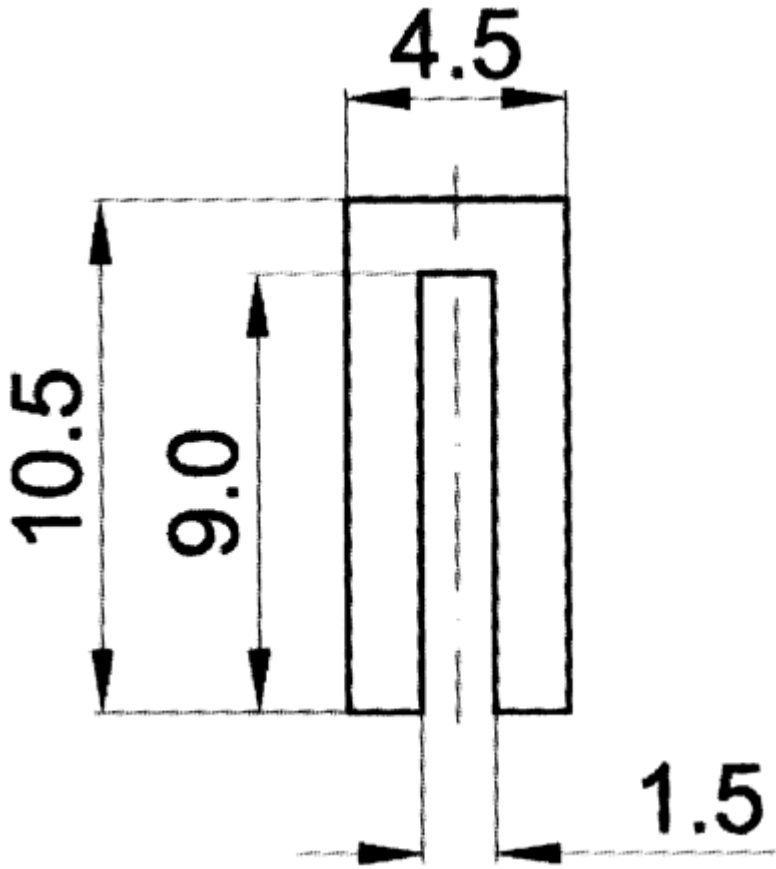

F-OK-0015 - Edge Grommets

Details:

- **Material: EPDM**
- **Colour: black**
- Standard pack: 25 m roll

Symbol	Panel thickness	Steel clamp	Material	Color	Standard pack
	[mm]				[m]
F-OK-0015-BLK	1.5	no	EPDM	black	25