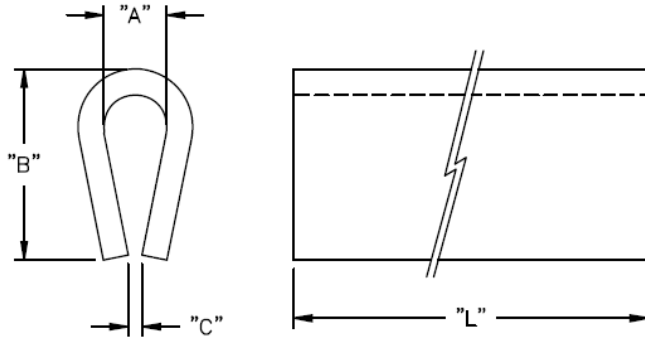

## DSC - Duro-Strip Channel

**Details:**

- **Material:** see table
- **Color:** grey
- **Standard pack:** 25M: 1.22M lengths x 25 pieces

Symbol	A	B	C	Panel thickness	Material	Flammability	Color
	[mm]	[mm]	[mm]	[mm]			
DSC-5-48	1.6	7.6	0.8	0.8	PA 6	UL94 HB	grey
DSC-1-48	3.2	9.5	0.5	1.2	PA 6	-	grey
DSC-2-48	4.8	12.7	0.8	1.2	PA 6	-	grey
DSC-3-48	6.4	15.9	1.1	1.6	PA 6	UL94 HB	grey