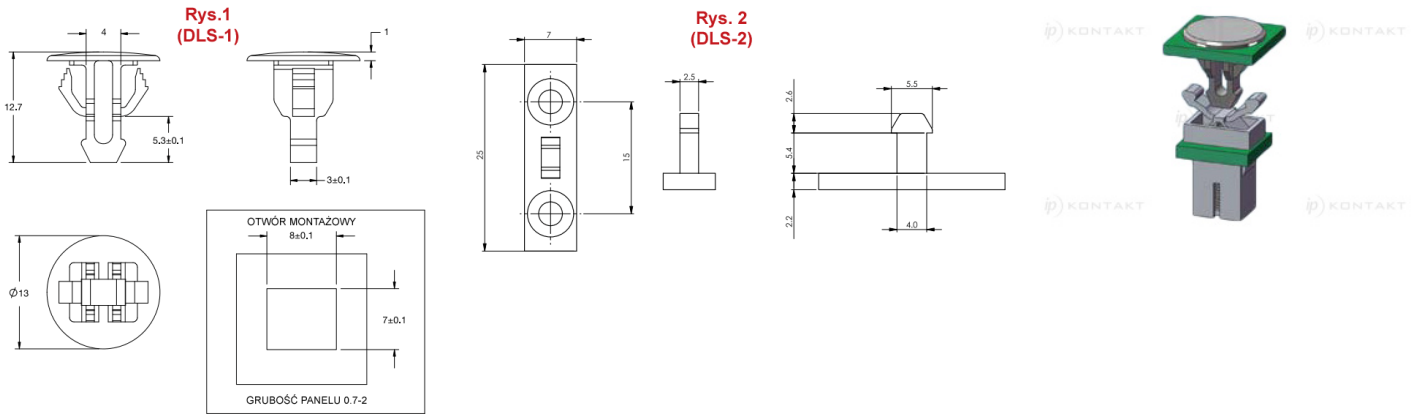

## DLS - Door Latch

**Details:**

- **Material: Acetal (POM), RMS-14\***
- **Flammability: UL94 HB**
- **Color: Black**
- **Standard Pack: 1000/Bag**

Symbol	Fig.	Mounting method	Material	Flammability	Color
DLS-1	1	Reverse Mount	POM	UL94 HB	black
DLS-2	2	#3 or M3 Countersunk Screws	POM	UL94 HB	black