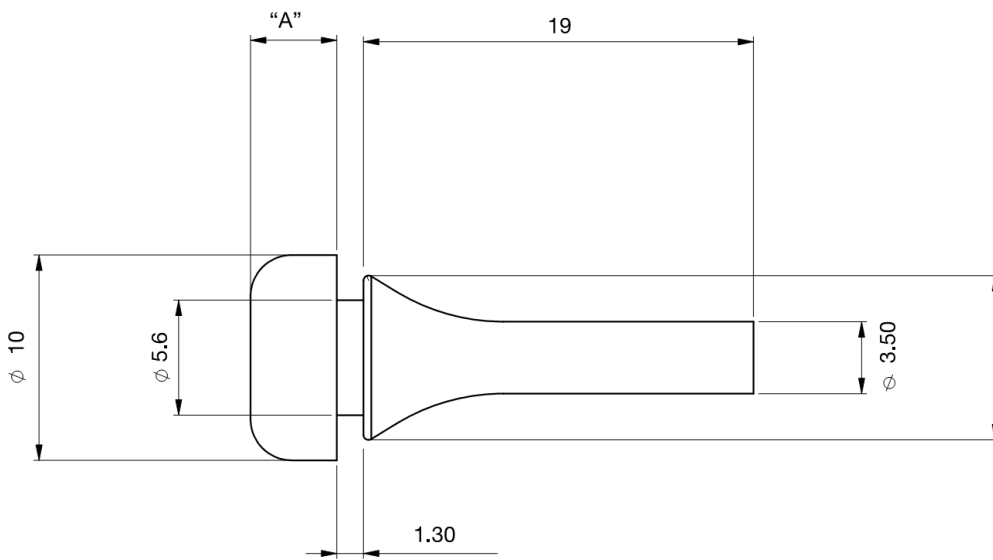

## BPM - Pull Mount Bumper

**Details:**

- **Material: Silicone Rubber, 65 Shore A, RMS-321\***
- **Standard Pack: 1000/Bag**

Symbol	Head height A	Mounting hole diameter range	Panel thickness	Material	Color
	[mm]				
BPM-1	3	6.0 - 6.35	1.5	silicone rubber	grey
BPM-2	4.2	6.0 - 6.35	1.5	silicone rubber	black
BPM-3	5	6.0 - 6.35	1.5	silicone rubber	black