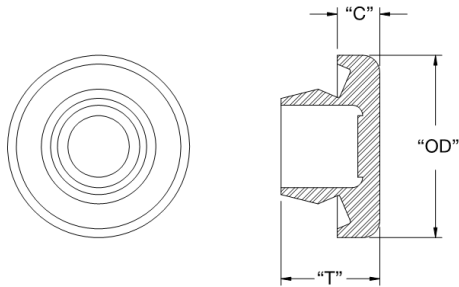

BP - Body Plug

Rys. 1

Rys. 2

Details:

- **Material: UL94 HB TPE**
- **Offers protection to IP 67 at maximum panel thickness**
- **Color: Black**
- **Standard Pack: 1000/Bag**

Symbol	Mounting hole diameter	Panel thickness range	Ext. diameter OD	Thickness T	Head height C	Fig.	Material	Flammability	Color	RMS
	[mm]	[mm]	[mm]	[mm]	[mm]					
BP-16230	10	0.8 - 2.0	19.3	10.9	5	1	TPE	UL94 HB	black	RMS-262
BP-16231	12	0.8 - 2.0	21	11.4	5	1	TPE	UL94 HB	black	RMS-262
BP-16232	14	0.8 - 2.0	23	11.4	5	1	TPE	UL94 HB	black	RMS-262
BP-16233	16	0.8 - 2.0	25	12	5	1	TPE	UL94 HB	black	RMS-67
BP-16234	18	0.8 - 2.0	27	11.4	5	1	TPE	UL94 HB	black	RMS-262
BP-16236	22	0.8 - 2.0	31.2	10.9	4.5	1	TPE	UL94 HB	black	RMS-262
BP-3	22	1.6 - 3.0	28	12	4	2	TPE	UL94 HB	black	RMS-168
BP-4	26.5	1.6 - 3.0	32.5	12	4	2	TPE	UL94 HB	black	RMS-168
BP-16238	30	0.8 - 2.0	39.4	10.7	4.25	1	TPE	UL94 HB	black	RMS-262