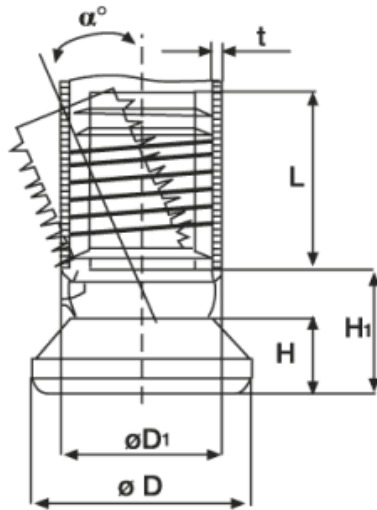

**BM-SNAP - Heavy duty tilt glides with soft non slipping plastic slide base**

Details:

- **Material: Nylon + PVC base**
- **Colour: black**

Symbol	Angle $\alpha$	Ext. diameter $\varnothing D$	$\varnothing D_1$	H	$H_1$	L	t	Material	Color
	[°]								
BM-SNAP-19	19	37	19	12	20	24.5	1.5 - 2.0	PA	black
BM-SNAP-20	19	37	20	12	20	24.5	1.5 - 2.0	PA	black
BM-SNAP-22	19	37	22	12	20	24.5	1.5 - 2.0	PA	black
BM-SNAP-25	19	37	25	12	20	24.5	1.5 - 2.0	PA	black
BM-SNAP-28	19	37	28	12	20	24.5	1.5 - 2.0	PA	black