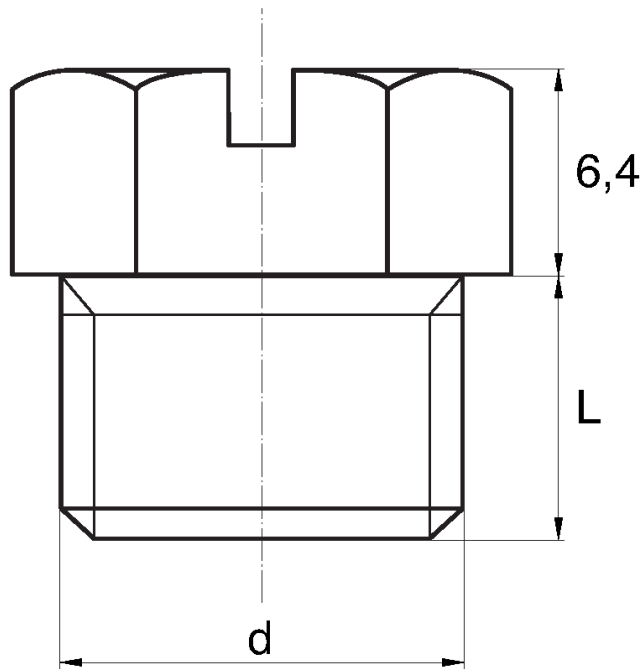

**BL-ZGLHEXR - Hex washer faced plug, slotted**

Details:

- **Material: PE**
- **Colour: yellow**
- Materials available on special order: PP, PE, PVDF
- Colours available on special order: blue, red, green, black, grey, white
- Resists acids, greases and oils
- The head shape guarantees tightness

Symbol	Wrench size	Ext. thread d	Ext. thread length L	Material	Color
	[mm]		[mm]		
BL-ZGLHEXR-16-M5-0.8	16	M5	8	PE	yellow
BL-ZGLHEXR-16-M6-0.75	16	M6×0.75	8	PE	yellow
BL-ZGLHEXR-16-M6-1	16	M6	8	PE	yellow
BL-ZGLHEXR-16-M8-1	16	M8×1	8	PE	yellow
BL-ZGLHEXR-16-M8-1.25	16	M8	8	PE	yellow
BL-ZGLHEXR-16-M10-1	16	M10×1	10	PE	yellow
BL-ZGLHEXR-16-M10-1.5	16	M10	10	PE	yellow
BL-ZGLHEXR-16-M12-1	16	M12×1	10	PE	yellow
BL-ZGLHEXR-16-M12-1.5	16	M12×1.5	10	PE	yellow
BL-ZGLHEXR-16-M12-1.75	16	M12	10	PE	yellow