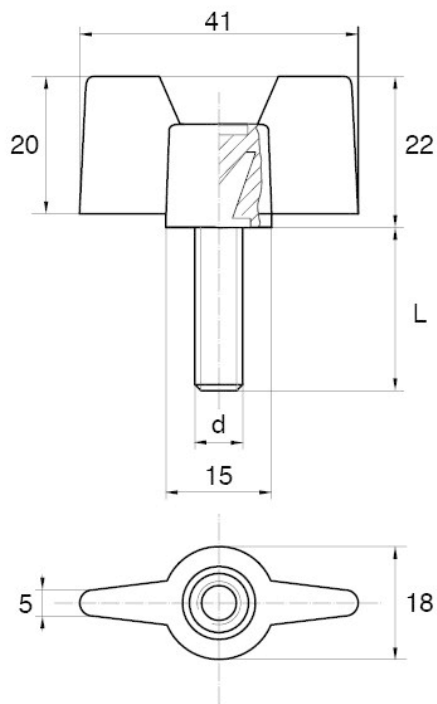

## BL-SMM60 - Wing screws

### Details:

- **Handle material:** Nylon
- **Stud material:** Zinc-plated steel; Stainless steel or brass available on special order
- **Handle colour:** black; other colours available on special order
- Other lengths available on special order

Symbol	Ext. thread d	Ext. thread length L	Standard pack
		[mm]	[szt./pcs]
BL-SMM60-M5-10	M5	10	5000
BL-SMM60-M5-12	M5	12	5000
BL-SMM60-M5-16	M5	16	5000
BL-SMM60-M5-20	M5	20	5000
BL-SMM60-M5-25	M5	25	5000
BL-SMM60-M5-30	M5	30	5000
BL-SMM60-M5-35	M5	35	5000
BL-SMM60-M5-40	M5	40	5000
BL-SMM60-M6-10	M6	10	5000
BL-SMM60-M6-12	M6	12	5000
BL-SMM60-M6-16	M6	16	5000
BL-SMM60-M6-20	M6	20	5000
BL-SMM60-M6-25	M6	25	5000
BL-SMM60-M6-30	M6	30	5000
BL-SMM60-M6-35	M6	35	5000
BL-SMM60-M6-40	M6	40	5000
BL-SMM60-M6-45	M6	45	5000
BL-SMM60-M6-50	M6	50	5000
BL-SMM60-M8-16	M8	16	5000
BL-SMM60-M8-20	M8	20	5000

Symbol	Ext. thread d	Ext. thread length L	Standard pack
		[mm]	[szt./pcs]
BL-SMM60-M8-25	M8	25	5000
BL-SMM60-M8-30	M8	30	5000
BL-SMM60-M8-35	M8	35	5000
BL-SMM60-M8-40	M8	40	5000
BL-SMM60-M8-45	M8	45	5000
BL-SMM60-M8-50	M8	50	5000