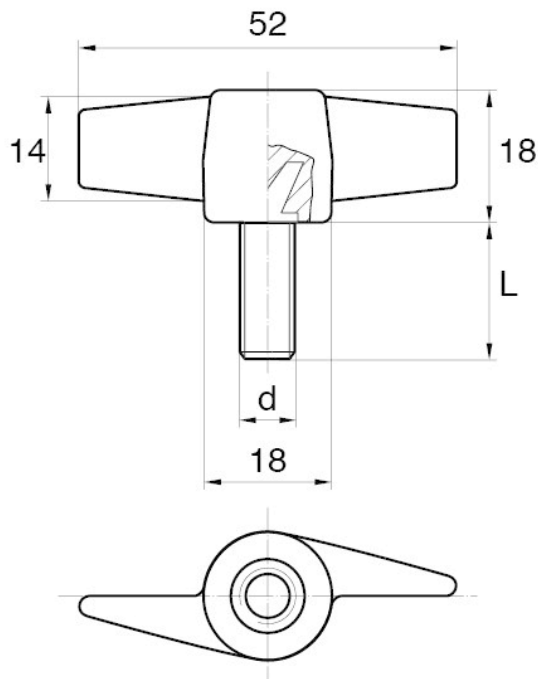

BL-SMM55 - Wing screws

Details:

- **Handle material:** Nylon
- **Stud material:** Zinc-plated steel; Stainless steel or brass available on special order
- **Handle colour:** black; other colours available on special order

Symbol	Ext. thread d	Ext. thread length L	Standard pack
		[mm]	[szt./pcs]
BL-SMM55-M6-10	M6	10	5000
BL-SMM55-M6-12	M6	12	5000
BL-SMM55-M6-16	M6	16	5000
BL-SMM55-M6-18	M6	18	5000
BL-SMM55-M6-20	M6	20	5000
BL-SMM55-M6-25	M6	25	5000
BL-SMM55-M6-30	M6	30	5000
BL-SMM55-M6-35	M6	35	5000
BL-SMM55-M6-40	M6	40	5000
BL-SMM55-M6-45	M6	45	5000
BL-SMM55-M6-50	M6	50	5000
BL-SMM55-M8-16	M8	16	5000
BL-SMM55-M8-18	M8	18	5000
BL-SMM55-M8-20	M8	20	5000
BL-SMM55-M8-25	M8	25	5000
BL-SMM55-M8-30	M8	30	5000
BL-SMM55-M8-35	M8	35	5000
BL-SMM55-M8-40	M8	40	5000
BL-SMM55-M8-45	M8	45	5000
BL-SMM55-M8-50	M8	50	5000