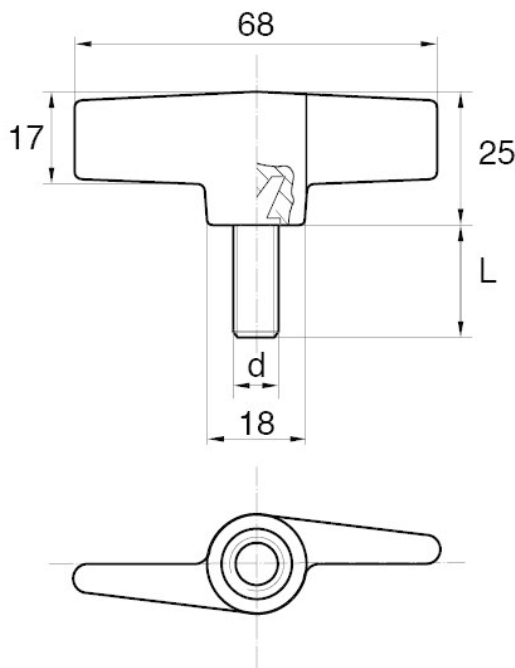

BL-SMM50 - Wing screws

Details:

- **Handle material:** Nylon
- **Stud material:** Zinc-plated steel; Stainless steel or brass available on special order
- **Handle colour:** black; other colours available on special order
- Optional cover available
- M10 screws available on special order

Symbol	Ext. thread d	Ext. thread length L	Standard pack
		[mm]	[szt./pcs]
BL-SMM50-M6-10	M6	10	5000
BL-SMM50-M6-12	M6	12	5000
BL-SMM50-M6-16	M6	16	5000
BL-SMM50-M6-18	M6	18	5000
BL-SMM50-M6-20	M6	20	5000
BL-SMM50-M6-25	M6	25	5000
BL-SMM50-M6-30	M6	30	5000
BL-SMM50-M6-35	M6	35	5000
BL-SMM50-M6-40	M6	40	5000
BL-SMM50-M6-45	M6	45	5000
BL-SMM50-M6-50	M6	50	5000
BL-SMM50-M8-16	M8	16	5000
BL-SMM50-M8-18	M8	18	5000
BL-SMM50-M8-20	M8	20	5000
BL-SMM50-M8-25	M8	25	5000
BL-SMM50-M8-30	M8	30	5000
BL-SMM50-M8-35	M8	35	5000
BL-SMM50-M8-40	M8	40	5000
BL-SMM50-M8-45	M8	45	5000

Symbol	Ext. thread d	Ext. thread length L	Standard pack
		[mm]	[szt./pcs]
BL-SMM50-M8-50	M8	50	5000