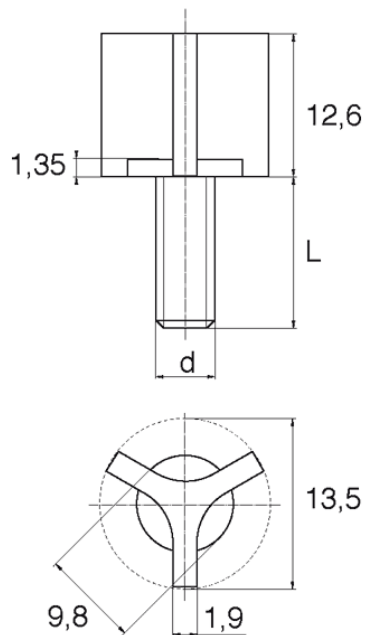

BL-SLT - Triangular head screws

Details:

- **Material: Nylon**
- **Colour: natural**
- Other materials, colours and sizes available on special order
- Lengths 15 and 17 mm have a 5.0 mm non-threaded part under the head.
- The dimension M4x30 has a 5 mm non-threaded part under the head
- Most screws fully threaded up to 80 mm long.

| Symbol | Thread d | L | Head diameter | Head height | Material | Color | Standard pack |
|---------------|-------------|------|---------------|-------------|----------|---------|---------------|
| | | [mm] | [mm] | [mm] | | | [szt./pcs] |
| BL-SLT-M4-006 | M4 | 6 | 13.5 | 12.6 | PA | natural | 1000 |
| BL-SLT-M4-008 | M4 | 8 | 13.5 | 12.6 | PA | natural | 1000 |
| BL-SLT-M4-010 | M4 | 10 | 13.5 | 12.6 | PA | natural | 1000 |
| BL-SLT-M4-012 | M4 | 12 | 13.5 | 12.6 | PA | natural | 1000 |
| BL-SLT-M4-015 | M4 | 15 | 13.5 | 12.6 | PA | natural | 10000 |
| BL-SLT-M4-016 | M4 | 16 | 13.5 | 12.6 | PA | natural | 1000 |
| BL-SLT-M4-017 | M4 | 17 | 13.5 | 12.6 | PA | natural | 10000 |
| BL-SLT-M4-020 | M4 | 20 | 13.5 | 12.6 | PA | natural | 1000 |
| BL-SLT-M4-025 | M4 | 25 | 13.5 | 12.6 | PA | natural | 1000 |
| BL-SLT-M4-030 | M4 | 30 | 13.5 | 12.6 | PA | natural | 1000 |
| BL-SLT-M5-006 | M5 | 6 | 13.5 | 12.6 | PA | natural | 1000 |
| BL-SLT-M5-008 | M5 | 8 | 13.5 | 12.6 | PA | natural | 1000 |
| BL-SLT-M5-010 | M5 | 10 | 13.5 | 12.6 | PA | natural | 1000 |
| BL-SLT-M5-012 | M5 | 12 | 13.5 | 12.6 | PA | natural | 1000 |
| BL-SLT-M5-015 | M5 | 15 | 13.5 | 12.6 | PA | natural | 10000 |
| BL-SLT-M5-016 | M5 | 16 | 13.5 | 12.6 | PA | natural | 1000 |
| BL-SLT-M5-017 | M5 | 17 | 13.5 | 12.6 | PA | natural | 10000 |
| BL-SLT-M5-020 | M5 | 20 | 13.5 | 12.6 | PA | natural | 1000 |
| BL-SLT-M5-025 | M5 | 25 | 13.5 | 12.6 | PA | natural | 1000 |
| BL-SLT-M5-030 | M5 | 30 | 13.5 | 12.6 | PA | natural | 1000 |
| BL-SLT-M5-035 | M5 | 35 | 13.5 | 12.6 | PA | natural | 1000 |
| BL-SLT-M5-040 | M5 | 40 | 13.5 | 12.6 | PA | natural | 1000 |