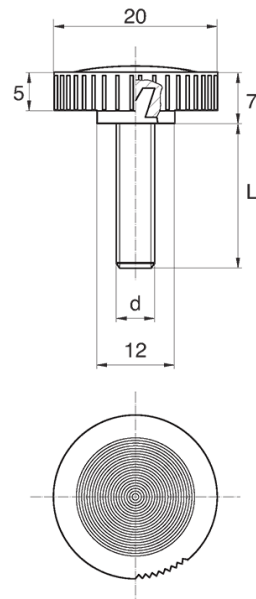

BL-SLRM86 - Knurled thumb screws

Details:

- **Handle material:** Nylon
- **Stud material:** zinc-plated steel; stainless steel or brass available on special order
- **Handle colour:** black; other colours available on special order

Symbol	Ext. thread d	Ext. thread length L	Standard pack
		[mm]	[szt./pcs]
BL-SLRM86-M4-08	M4	8	5000
BL-SLRM86-M4-10	M4	10	5000
BL-SLRM86-M4-12	M4	12	5000
BL-SLRM86-M4-16	M4	16	5000
BL-SLRM86-M4-18	M4	18	5000
BL-SLRM86-M4-20	M4	20	5000
BL-SLRM86-M4-25	M4	25	5000
BL-SLRM86-M4-30	M4	30	5000
BL-SLRM86-M5-10	M5	10	5000
BL-SLRM86-M5-12	M5	12	5000
BL-SLRM86-M5-16	M5	16	5000
BL-SLRM86-M5-18	M5	18	5000
BL-SLRM86-M5-20	M5	20	5000
BL-SLRM86-M5-25	M5	25	5000
BL-SLRM86-M5-30	M5	30	5000
BL-SLRM86-M5-35	M5	35	5000
BL-SLRM86-M5-40	M5	40	5000
BL-SLRM86-M6-10	M6	10	5000
BL-SLRM86-M6-12	M6	12	5000
BL-SLRM86-M6-16	M6	16	5000
BL-SLRM86-M6-18	M6	18	5000
BL-SLRM86-M6-20	M6	20	5000
BL-SLRM86-M6-25	M6	25	5000
BL-SLRM86-M6-30	M6	30	5000

Symbol	Ext. thread d	Ext. thread length L	Standard pack
		[mm]	[szt./pcs]
BL-SLRM86-M6-35	M6	35	5000
BL-SLRM86-M6-40	M6	40	5000
BL-SLRM86-M6-45	M6	45	5000
BL-SLRM86-M6-50	M6	50	5000