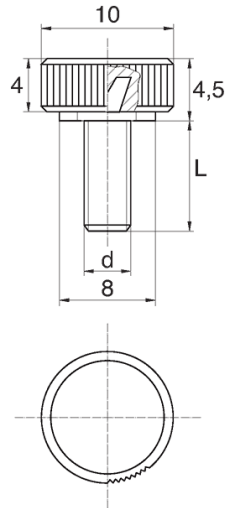

BL-SLRM82 - Knurled thumb screws

Details:

- **Handle material:** Nylon
- **Stud material:** zinc-plated steel; stainless steel or brass available on special order
- **Handle colour:** black; other colours available on special order
- M4 screws available on special order

Symbol	Ext. thread d	Ext. thread length L	Standard pack
		[mm]	[szt./pcs]
BL-SLRM82-M3-08	M3	8	2500
BL-SLRM82-M3-10	M3	10	2500
BL-SLRM82-M3-12	M3	12	2500
BL-SLRM82-M3-16	M3	16	2500
BL-SLRM82-M3-18	M3	18	2500
BL-SLRM82-M3-20	M3	20	2500