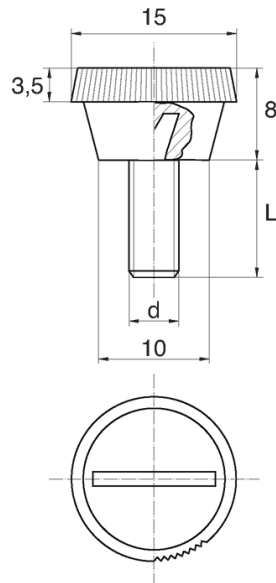

## BL-SLRM80 - Slotted and knurled thumb screws

**Details:**

- **Handle material:** Nylon
- **Stud material:** zinc-plated steel; stainless steel or brass available on special order
- **Handle colour:** black; other colours available on special order

Symbol	Ext. thread d	Ext. thread length L	Standard pack
		[mm]	[szt./pcs]
BL-SLRM80-M4-08	M4	8	2500
BL-SLRM80-M4-10	M4	10	2500
BL-SLRM80-M4-12	M4	12	2500
BL-SLRM80-M4-16	M4	16	2500
BL-SLRM80-M4-18	M4	18	2500
BL-SLRM80-M4-20	M4	20	2500
BL-SLRM80-M4-25	M4	25	2500
BL-SLRM80-M4-30	M4	30	2500