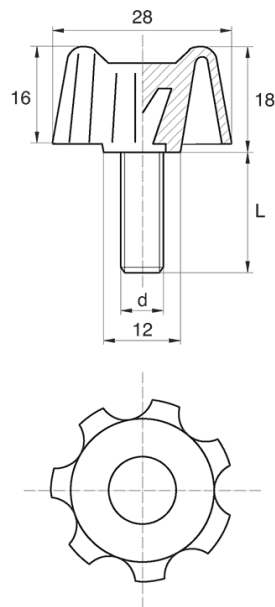

BL-SLRM110 - Knurled thumb screws

Details:

- **Handle material:** Nylon
- **Stud material:** zinc-plated steel; stainless steel or brass available on special order
- **Handle colour:** black; other colours available on special order

Symbol	Ext. thread d	Ext. thread length L	Standard pack
		[mm]	[szt./pcs]
BL-SLRM110-M5-10	M5	10	5000
BL-SLRM110-M5-12	M5	12	5000
BL-SLRM110-M5-16	M5	16	5000
BL-SLRM110-M5-18	M5	18	5000
BL-SLRM110-M5-20	M5	20	5000
BL-SLRM110-M5-25	M5	25	5000
BL-SLRM110-M5-30	M5	30	5000
BL-SLRM110-M5-35	M5	35	5000
BL-SLRM110-M5-40	M5	40	5000
BL-SLRM110-M6-10	M6	10	5000
BL-SLRM110-M6-12	M6	12	5000
BL-SLRM110-M6-16	M6	16	5000
BL-SLRM110-M6-18	M6	18	5000
BL-SLRM110-M6-20	M6	20	5000
BL-SLRM110-M6-25	M6	25	5000
BL-SLRM110-M6-30	M6	30	5000
BL-SLRM110-M6-35	M6	35	5000
BL-SLRM110-M6-40	M6	40	5000
BL-SLRM110-M6-50	M6	50	5000
BL-SLRM110-M8-16	M8	16	5000
BL-SLRM110-M8-18	M8	18	5000
BL-SLRM110-M8-20	M8	20	5000
BL-SLRM110-M8-25	M8	25	5000
BL-SLRM110-M8-30	M8	30	5000

Symbol	Ext. thread d	Ext. thread length L	Standard pack
		[mm]	[szt./pcs]
BL-SLRM110-M8-35	M8	35	5000
BL-SLRM110-M8-40	M8	40	5000
BL-SLRM110-M8-45	M8	45	5000
BL-SLRM110-M8-50	M8	50	5000
BL-SLRM110-M8-60	M8	60	5000
BL-SLRM110-M8-70	M8	70	5000