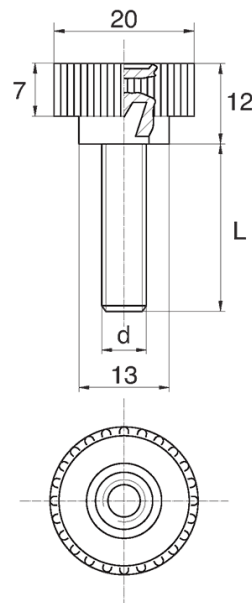

BL-SLRM100 - Knurled thumb screws

Details:

- **Handle material:** Nylon
- **Stud material:** zinc-plated steel; stainless steel or brass available on special order
- **Handle colour:** black; other colours available on special order
- M4 screws available on special order

Symbol	Ext. thread d	Ext. thread length L	Standard pack
		[mm]	[szt./pcs]
BL-SLRM100-M5-10	M5	10	2500
BL-SLRM100-M5-12	M5	12	2500
BL-SLRM100-M5-16	M5	16	2500
BL-SLRM100-M5-18	M5	18	2500
BL-SLRM100-M5-20	M5	20	2500
BL-SLRM100-M5-25	M5	25	2500
BL-SLRM100-M5-30	M5	30	2500
BL-SLRM100-M5-35	M5	35	2500
BL-SLRM100-M5-40	M5	40	2500
BL-SLRM100-M6-10	M6	10	2500
BL-SLRM100-M6-12	M6	12	2500
BL-SLRM100-M6-16	M6	16	2500
BL-SLRM100-M6-18	M6	18	2500
BL-SLRM100-M6-20	M6	20	2500
BL-SLRM100-M6-25	M6	25	2500
BL-SLRM100-M6-30	M6	30	2500
BL-SLRM100-M6-35	M6	35	2500
BL-SLRM100-M6-40	M6	40	2500
BL-SLRM100-M6-45	M6	45	2500
BL-SLRM100-M6-50	M6	50	2500