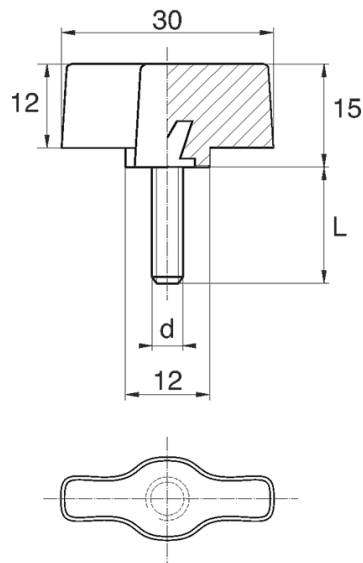

BL-SLMM150 - Wing screws

Details:

- **Handle material:** Nylon
- **Stud material:** zinc-plated steel; stainless steel or brass available on special order
- **Handle colour:** black; other colours available on special order

Symbol	Ext. thread d	Ext. thread length L	Standard pack
		[mm]	[szt./pcs]
BL-SLMM150-M5-10	M5	10	5000
BL-SLMM150-M5-12	M5	12	5000
BL-SLMM150-M5-16	M5	16	5000
BL-SLMM150-M5-18	M5	18	5000
BL-SLMM150-M5-20	M5	20	5000
BL-SLMM150-M5-25	M5	25	5000
BL-SLMM150-M5-30	M5	30	5000
BL-SLMM150-M5-35	M5	35	5000
BL-SLMM150-M5-40	M5	40	5000
BL-SLMM150-M6-10	M6	10	5000
BL-SLMM150-M6-12	M6	12	5000
BL-SLMM150-M6-16	M6	16	5000
BL-SLMM150-M6-18	M6	18	5000
BL-SLMM150-M6-20	M6	20	5000
BL-SLMM150-M6-25	M6	25	5000
BL-SLMM150-M6-30	M6	30	5000
BL-SLMM150-M6-35	M6	35	5000
BL-SLMM150-M6-40	M6	40	5000
BL-SLMM150-M6-45	M6	45	5000
BL-SLMM150-M6-50	M6	50	5000