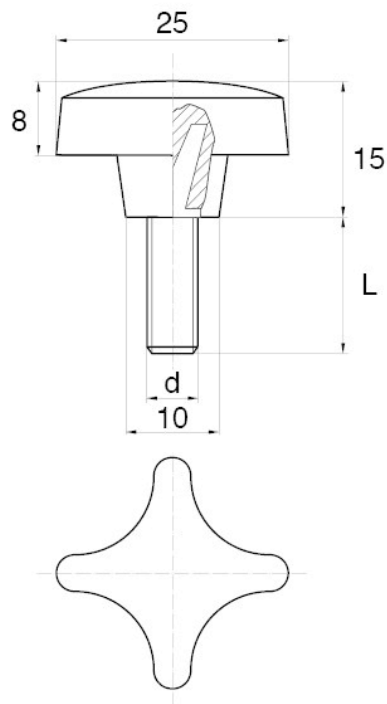

## BL-SGM70 - Star screws

### Details:

- **Handle material:** Nylon
- **Stud material:** Zinc-plated steel; Stainless steel or brass available on special order
- **Handle colour:** black; other colours available on special order

Symbol	Ext. thread d	Ext. thread length L	Standard pack
		[mm]	[szt./pcs]
BL-SGM70-M4-08	M4	8	5000
BL-SGM70-M4-10	M4	10	5000
BL-SGM70-M4-12	M4	12	5000
BL-SGM70-M4-16	M4	16	5000
BL-SGM70-M4-18	M4	18	5000
BL-SGM70-M4-20	M4	20	5000
BL-SGM70-M4-25	M4	25	5000
BL-SGM70-M4-30	M4	30	5000
BL-SGM70-M5-10	M5	10	5000
BL-SGM70-M5-12	M5	12	5000
BL-SGM70-M5-16	M5	16	5000
BL-SGM70-M5-18	M5	18	5000
BL-SGM70-M5-20	M5	20	5000
BL-SGM70-M5-25	M5	25	5000
BL-SGM70-M5-30	M5	30	5000
BL-SGM70-M5-35	M5	35	5000
BL-SGM70-M5-40	M5	40	5000
BL-SGM70-M6-10	M6	10	5000
BL-SGM70-M6-12	M6	12	5000
BL-SGM70-M6-16	M6	16	5000
BL-SGM70-M6-18	M6	18	5000

Symbol	Ext. thread d	Ext. thread length L	Standard pack
		[mm]	[szt./pcs]
BL-SGM70-M6-20	M6	20	5000
BL-SGM70-M6-25	M6	25	5000
BL-SGM70-M6-30	M6	30	5000
BL-SGM70-M6-35	M6	35	5000
BL-SGM70-M6-40	M6	40	5000
BL-SGM70-M6-45	M6	45	5000
BL-SGM70-M6-50	M6	50	5000