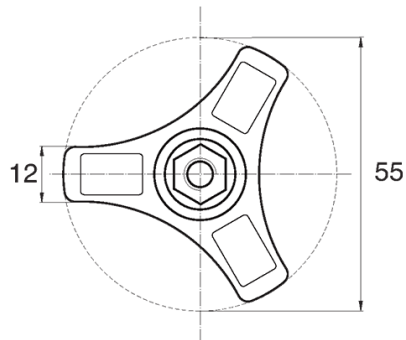

## BL-PTHEX - Three-point star grip with hexagonal slot

### Details:

- **Material: Nylon**
- **Colour: black**
- White, red, yellow, green, blue, grey and other colours available on special order
- Housing designed for hex head screws or nuts : ISO 4032, DIN 571, DIN 931, DIN 933, DIN 934, DIN 1587, NFE 24-017, NFE 24-032, NFE 27-311, ISO 4017
- Cover available on special order
- Standard pack: 100 pcs

Symbol	Thread d	Wrench size	h	Material	Color
		[mm]	[mm]		
BL-PTHEX-M6	M6	10	3	PA	black
BL-PTHEX-M8	M8	13	2.5	PA	black