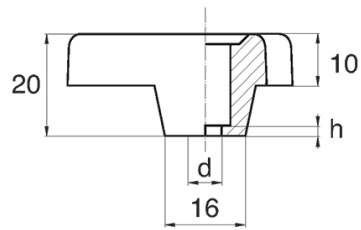

## BL-PTHEX - Three-point star grip with hexagonal slot

### Details:

- **Material: Nylon**
- **Colour: black**
- White, red, yellow, green, blue, grey and other colours available on special order
- Housing designed for hex head screws or nuts : ISO 4032, DIN 571, DIN 931, DIN 933, DIN 934, DIN 1587, NFE 24-017, NFE 24-032, NFE 27-311, ISO 4017
- Cover available on special order
- Standard pack: 100 pcs

Symbol	Thread d	Wrench size	h	Material	Color
		[mm]	[mm]		
BL-PTHEX-M6	M6	10	3	PA	black
BL-PTHEX-M8	M8	13	2.5	PA	black