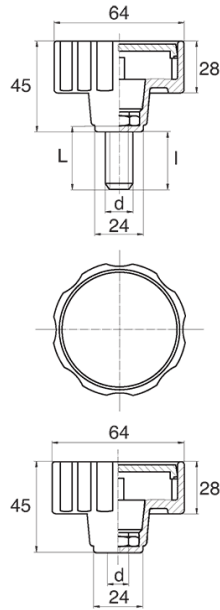

BL-POK640 - Knurled handwheels

Details:

- **Handle material:** Nylon
- **Handle colour:** black; other colours available on special order
- **Thread material:** see table; For type M stainless steel, brass and aluminium available on special order
- **Type:**
 - F - female
 - M - male
- **Standard pack:** 100 pcs

Symbol	Type	Ext. thread d	Int. thread d	Thread material	L	l ±1mm	Material	Color
					[mm]	[mm]		
BL-POK640M-M8-20	M	M8	-	zinc-plated steel	20	16	PA	black
BL-POK640M-M8-25	M	M8	-	zinc-plated steel	25	21	PA	black
BL-POK640M-M8-30	M	M8	-	zinc-plated steel	30	26	PA	black
BL-POK640M-M8-35	M	M8	-	zinc-plated steel	35	31	PA	black
BL-POK640M-M8-40	M	M8	-	zinc-plated steel	40	36	PA	black
BL-POK640M-M8-45	M	M8	-	zinc-plated steel	45	41	PA	black
BL-POK640M-M8-50	M	M8	-	zinc-plated steel	50	46	PA	black
BL-POK640M-M8-60	M	M8	-	zinc-plated steel	60	56	PA	black
BL-POK640M-M10-20	M	M10	-	zinc-plated steel	20	16	PA	black
BL-POK640M-M10-25	M	M10	-	zinc-plated steel	25	21	PA	black
BL-POK640M-M10-30	M	M10	-	zinc-plated steel	30	26	PA	black
BL-POK640M-M10-35	M	M10	-	zinc-plated steel	35	31	PA	black
BL-POK640M-M10-40	M	M10	-	zinc-plated steel	40	36	PA	black
BL-POK640M-M10-45	M	M10	-	zinc-plated steel	45	41	PA	black
BL-POK640M-M10-50	M	M10	-	zinc-plated steel	50	46	PA	black
BL-POK640M-M10-60	M	M10	-	zinc-plated steel	60	56	PA	black
BL-POK640M-M12-20	M	M12	-	zinc-plated steel	20	16	PA	black
BL-POK640M-M12-25	M	M12	-	zinc-plated steel	25	21	PA	black
BL-POK640M-M12-30	M	M12	-	zinc-plated steel	30	26	PA	black
BL-POK640M-M12-35	M	M12	-	zinc-plated steel	35	31	PA	black
BL-POK640M-M12-40	M	M12	-	zinc-plated steel	40	36	PA	black