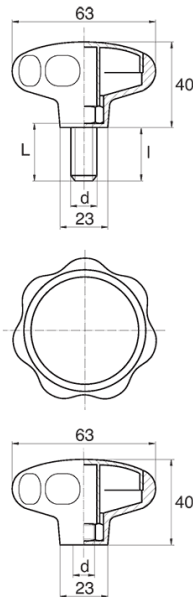

BL-POK630 - Star handwheels

Details:

- **Handle material:** Nylon
- **Handle colour:** black; other colours available on special order
- **Thread material:** see table; For type M stainless steel, brass and aluminium available on special order
- **Type:**
  - F - female
  - M - male
- **Standard pack:** 100 pcs

Symbol	Type	Ext. thread d	Int. thread d	Thread material	L	l ±1mm	Material	Color
					[mm]	[mm]		
BL-POK630M-M8-10	M	M8	-	zinc-plated steel	10	6	PA	black
BL-POK630M-M8-12	M	M8	-	zinc-plated steel	12	8	PA	black
BL-POK630M-M8-16	M	M8	-	zinc-plated steel	16	12	PA	black
BL-POK630M-M8-20	M	M8	-	zinc-plated steel	20	16	PA	black
BL-POK630M-M8-25	M	M8	-	zinc-plated steel	25	21	PA	black
BL-POK630M-M8-30	M	M8	-	zinc-plated steel	30	26	PA	black
BL-POK630M-M8-35	M	M8	-	zinc-plated steel	35	31	PA	black
BL-POK630M-M8-40	M	M8	-	zinc-plated steel	40	36	PA	black
BL-POK630M-M8-45	M	M8	-	zinc-plated steel	45	41	PA	black
BL-POK630M-M8-50	M	M8	-	zinc-plated steel	50	46	PA	black
BL-POK630M-M8-60	M	M8	-	zinc-plated steel	60	56	PA	black
BL-POK630M-M8-70	M	M8	-	zinc-plated steel	70	66	PA	black
BL-POK630M-M8-80	M	M8	-	zinc-plated steel	80	76	PA	black
BL-POK630M-M10-16	M	M10	-	zinc-plated steel	16	13	PA	black
BL-POK630M-M10-20	M	M10	-	zinc-plated steel	20	17	PA	black
BL-POK630M-M10-25	M	M10	-	zinc-plated steel	25	27	PA	black
BL-POK630M-M10-30	M	M10	-	zinc-plated steel	30	22	PA	black
BL-POK630M-M10-35	M	M10	-	zinc-plated steel	35	32	PA	black
BL-POK630M-M10-40	M	M10	-	zinc-plated steel	40	37	PA	black
BL-POK630M-M10-45	M	M10	-	zinc-plated steel	45	42	PA	black
BL-POK630M-M10-50	M	M10	-	zinc-plated steel	50	47	PA	black