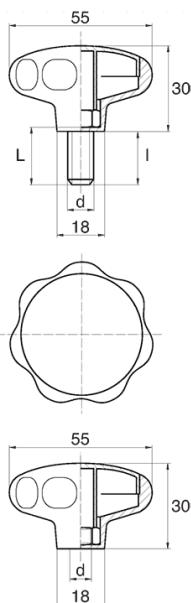

BL-POK550 - Star grips

Details:

- **Handle material:** Nylon
- **Handle colour:** black; other colours available on special order
- Thread material: see table; For type M stainless steel, brass and aluminium available on special order
- Type:
 - F - female
 - M - male
- Standard pack: 100 pcs

Symbol	Type	Ext. thread d	Int. thread d	Thread material	L	l ±1mm	Material	Color
					[mm]	[mm]		
BL-POK550M-M6-10	M	M6	-	zinc-plated steel	10	7.5	PA	black
BL-POK550M-M6-12	M	M6	-	zinc-plated steel	12	9.5	PA	black
BL-POK550M-M6-16	M	M6	-	zinc-plated steel	16	13.5	PA	black
BL-POK550M-M6-20	M	M6	-	zinc-plated steel	20	17.5	PA	black
BL-POK550M-M6-25	M	M6	-	zinc-plated steel	25	22.5	PA	black
BL-POK550M-M6-30	M	M6	-	zinc-plated steel	30	27.5	PA	black
BL-POK550M-M6-35	M	M6	-	zinc-plated steel	35	32.5	PA	black
BL-POK550M-M6-40	M	M6	-	zinc-plated steel	40	37.5	PA	black
BL-POK550M-M6-45	M	M6	-	zinc-plated steel	45	42.5	PA	black
BL-POK550M-M6-50	M	M6	-	zinc-plated steel	50	47.5	PA	black
BL-POK550M-M6-60	M	M6	-	zinc-plated steel	60	57.5	PA	black
BL-POK550M-M6-70	M	M6	-	zinc-plated steel	70	67.5	PA	black
BL-POK550M-M8-10	M	M8	-	zinc-plated steel	10	7.5	PA	black
BL-POK550M-M8-12	M	M8	-	zinc-plated steel	12	9.5	PA	black
BL-POK550M-M8-16	M	M8	-	zinc-plated steel	16	13.5	PA	black
BL-POK550M-M8-20	M	M8	-	zinc-plated steel	20	17.5	PA	black
BL-POK550M-M8-25	M	M8	-	zinc-plated steel	25	22.5	PA	black
BL-POK550M-M8-30	M	M8	-	zinc-plated steel	30	27.5	PA	black
BL-POK550M-M8-35	M	M8	-	zinc-plated steel	35	32.5	PA	black
BL-POK550M-M8-40	M	M8	-	zinc-plated steel	40	37.5	PA	black
BL-POK550M-M8-45	M	M8	-	zinc-plated steel	45	42.5	PA	black