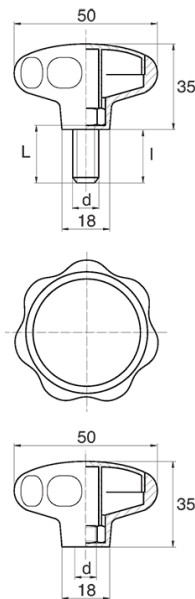

BL-POK500 - Star handwheels

Details:

- **Handle material:** Nylon
- **Handle colour:** black; other colours available on special order
- **Thread material:** see table; For type M stainless steel, brass and aluminium available on special order
- **Type:**
 - F - female
 - M - male
- **Standard pack:** 100 pcs

Symbol	Type	Ext. thread d	Int. thread d	Thread material	L	l ±1mm	Material	Color
					[mm]	[mm]		
BL-POK500M-M6-20	M	M6	-	zinc-plated steel	20	15	PA	black
BL-POK500M-M6-25	M	M6	-	zinc-plated steel	25	20	PA	black
BL-POK500M-M6-30	M	M6	-	zinc-plated steel	30	25	PA	black
BL-POK500M-M6-35	M	M6	-	zinc-plated steel	35	30	PA	black
BL-POK500M-M6-40	M	M6	-	zinc-plated steel	40	35	PA	black
BL-POK500M-M6-45	M	M6	-	zinc-plated steel	45	40	PA	black
BL-POK500M-M6-50	M	M6	-	zinc-plated steel	50	45	PA	black
BL-POK500M-M6-60	M	M6	-	zinc-plated steel	60	55	PA	black
BL-POK500M-M8-20	M	M8	-	zinc-plated steel	20	16	PA	black
BL-POK500M-M8-25	M	M8	-	zinc-plated steel	25	21	PA	black
BL-POK500M-M8-30	M	M8	-	zinc-plated steel	30	26	PA	black
BL-POK500M-M8-35	M	M8	-	zinc-plated steel	35	31	PA	black
BL-POK500M-M8-40	M	M8	-	zinc-plated steel	40	36	PA	black
BL-POK500M-M8-45	M	M8	-	zinc-plated steel	45	41	PA	black
BL-POK500M-M8-50	M	M8	-	zinc-plated steel	50	46	PA	black
BL-POK500M-M8-60	M	M8	-	zinc-plated steel	60	56	PA	black
BL-POK500M-M10-20	M	M10	-	zinc-plated steel	20	17	PA	black
BL-POK500M-M10-25	M	M10	-	zinc-plated steel	25	22	PA	black
BL-POK500M-M10-30	M	M10	-	zinc-plated steel	30	27	PA	black
BL-POK500M-M10-35	M	M10	-	zinc-plated steel	35	32	PA	black
BL-POK500M-M10-40	M	M10	-	zinc-plated steel	40	37	PA	black