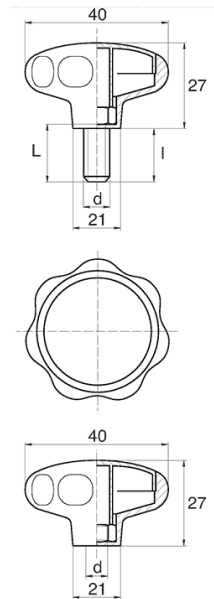

BL-POK400 - Star handwheels

Details:

- **Handle material:** Nylon
- **Handle colour:** black; other colours available on special order
- **Thread material:** see table; For type M stainless steel, brass and aluminium available on special order
- **Type:**
 - F - female
 - M - male

Symbol	Type	Ext. thread d	Int. thread d	Thread material	L	l ±1mm	Material	Color
					[mm]	[mm]		
BL-POK400M-M6-10	M	M6	-	zinc-plated steel	10	6	PA	black
BL-POK400M-M6-12	M	M6	-	zinc-plated steel	12	8	PA	black
BL-POK400M-M6-16	M	M6	-	zinc-plated steel	16	12	PA	black
BL-POK400M-M6-20	M	M6	-	zinc-plated steel	20	16	PA	black
BL-POK400M-M6-25	M	M6	-	zinc-plated steel	25	21	PA	black
BL-POK400M-M6-30	M	M6	-	zinc-plated steel	30	26	PA	black
BL-POK400M-M6-35	M	M6	-	zinc-plated steel	35	31	PA	black
BL-POK400M-M6-40	M	M6	-	zinc-plated steel	40	36	PA	black
BL-POK400M-M6-45	M	M6	-	zinc-plated steel	45	41	PA	black
BL-POK400M-M6-50	M	M6	-	zinc-plated steel	50	46	PA	black
BL-POK400M-M6-60	M	M6	-	zinc-plated steel	60	56	PA	black
BL-POK400M-M6-70	M	M6	-	zinc-plated steel	70	66	PA	black
BL-POK400M-M6-80	M	M6	-	zinc-plated steel	80	76	PA	black
BL-POK400M-M8-10	M	M8	-	zinc-plated steel	10	7	PA	black
BL-POK400M-M8-12	M	M8	-	zinc-plated steel	12	9	PA	black
BL-POK400M-M8-16	M	M8	-	zinc-plated steel	16	13	PA	black
BL-POK400M-M8-20	M	M8	-	zinc-plated steel	20	17	PA	black
BL-POK400M-M8-25	M	M8	-	zinc-plated steel	25	22	PA	black
BL-POK400M-M8-30	M	M8	-	zinc-plated steel	30	27	PA	black
BL-POK400M-M8-35	M	M8	-	zinc-plated steel	35	32	PA	black
BL-POK400M-M8-40	M	M8	-	zinc-plated steel	40	37	PA	black
BL-POK400M-M8-45	M	M8	-	zinc-plated steel	45	42	PA	black