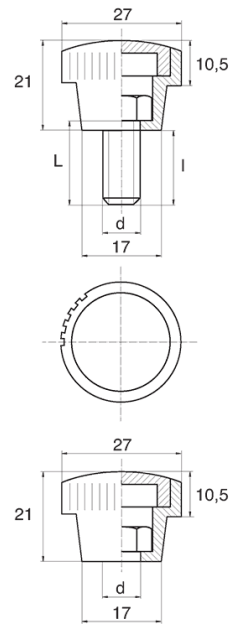

BL-POK270 -

Details:

- **Handle material: Nylon**
- **Handle colour: black**; other colours available on special order
- Thread material: see table; For type M stainless steel, brass and aluminium available on special order
- Type:
 - F - female
 - M - male
- Standard pack: 100 pcs

Symbol	Type	Ext. thread d	Int. thread d	Thread material	L	l ±1mm	Material	Color
					[mm]	[mm]		
BL-POK270M-M5-10	M	M5	-	zinc-plated steel	10	8	PA	black
BL-POK270M-M5-12	M	M5	-	zinc-plated steel	12	10	PA	black
BL-POK270M-M5-16	M	M5	-	zinc-plated steel	16	14	PA	black
BL-POK270M-M5-20	M	M5	-	zinc-plated steel	20	18	PA	black
BL-POK270M-M5-25	M	M5	-	zinc-plated steel	25	23	PA	black
BL-POK270M-M5-30	M	M5	-	zinc-plated steel	30	28	PA	black
BL-POK270M-M5-35	M	M5	-	zinc-plated steel	35	33	PA	black
BL-POK270M-M5-40	M	M5	-	zinc-plated steel	40	38	PA	black
BL-POK270M-M5-45	M	M5	-	zinc-plated steel	45	43	PA	black
BL-POK270M-M5-50	M	M5	-	zinc-plated steel	50	48	PA	black
BL-POK270M-M5-60	M	M5	-	zinc-plated steel	60	58	PA	black
BL-POK270M-M6-10	M	M6	-	zinc-plated steel	10	7.5	PA	black
BL-POK270M-M6-12	M	M6	-	zinc-plated steel	12	9.5	PA	black
BL-POK270M-M6-16	M	M6	-	zinc-plated steel	16	13.5	PA	black
BL-POK270M-M6-20	M	M6	-	zinc-plated steel	20	17.5	PA	black
BL-POK270M-M6-25	M	M6	-	zinc-plated steel	25	22.5	PA	black
BL-POK270M-M6-30	M	M6	-	zinc-plated steel	30	27.5	PA	black
BL-POK270M-M6-35	M	M6	-	zinc-plated steel	35	32.5	PA	black
BL-POK270M-M6-40	M	M6	-	zinc-plated steel	40	37.5	PA	black
BL-POK270M-M6-45	M	M6	-	zinc-plated steel	45	42.5	PA	black
BL-POK270M-M6-50	M	M6	-	zinc-plated steel	50	47.5	PA	black