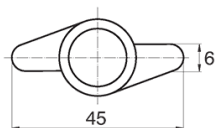

### Details:

- **Handle material:** Nylon
- **Handle colour:** black; other colours available on special order
- **Thread material:** see table; For type M stainless steel, brass and aluminium available on special order
- **Type:**
  - F - female
  - M - male
- **Standard pack:** 100 pcs

Symbol	Type	Ext. thread d	Int. thread d	Thread material	L	l ±1mm	Material	Color
					[mm]	[mm]		
BL-POK255M-M6-10	M	-	M6	zinc-plated steel	10	7	PA	black
BL-POK255M-M6-12	M	-	M6	zinc-plated steel	12	9	PA	black
BL-POK255M-M6-16	M	-	M6	zinc-plated steel	16	13	PA	black
BL-POK255M-M6-20	M	-	M6	zinc-plated steel	20	17	PA	black
BL-POK255M-M6-25	M	-	M6	zinc-plated steel	25	22	PA	black
BL-POK255M-M6-30	M	-	M6	zinc-plated steel	30	27	PA	black
BL-POK255M-M6-35	M	-	M6	zinc-plated steel	35	32	PA	black
BL-POK255M-M6-40	M	-	M6	zinc-plated steel	40	37	PA	black
BL-POK255M-M6-45	M	-	M6	zinc-plated steel	45	42	PA	black
BL-POK255M-M6-50	M	-	M6	zinc-plated steel	50	47	PA	black
BL-POK255M-M6-60	M	-	M6	zinc-plated steel	60	57	PA	black
BL-POK255M-M6-70	M	-	M6	zinc-plated steel	70	67	PA	black
BL-POK255M-M8-10	M	-	M8	zinc-plated steel	10	7	PA	black
BL-POK255M-M8-12	M	-	M8	zinc-plated steel	12	9	PA	black
BL-POK255M-M8-16	M	-	M8	zinc-plated steel	16	13	PA	black
BL-POK255M-M8-20	M	-	M8	zinc-plated steel	20	17	PA	black
BL-POK255M-M8-25	M	-	M8	zinc-plated steel	25	22	PA	black
BL-POK255M-M8-30	M	-	M8	zinc-plated steel	30	27	PA	black
BL-POK255M-M8-35	M	-	M8	zinc-plated steel	35	32	PA	black
BL-POK255M-M8-40	M	-	M8	zinc-plated steel	40	37	PA	black
BL-POK255M-M8-45	M	-	M8	zinc-plated steel	45	42	PA	black