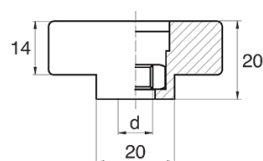

BL-POK255 - Wing grips

Details:

- **Handle material:** Nylon
- **Handle colour:** black; other colours available on special order
- **Thread material:** see table; For type M stainless steel, brass and aluminium available on special order
- **Type:**
  - F - female
  - M - male
- **Standard pack:** 100 pcs

Symbol	Type	Ext. thread d	Int. thread d	Thread material	L	l ±1mm	Material	Color
					[mm]	[mm]		
BL-POK255M-M6-10	M	-	M6	zinc-plated steel	10	7	PA	black
BL-POK255M-M6-12	M	-	M6	zinc-plated steel	12	9	PA	black
BL-POK255M-M6-16	M	-	M6	zinc-plated steel	16	13	PA	black
BL-POK255M-M6-20	M	-	M6	zinc-plated steel	20	17	PA	black
BL-POK255M-M6-25	M	-	M6	zinc-plated steel	25	22	PA	black
BL-POK255M-M6-30	M	-	M6	zinc-plated steel	30	27	PA	black
BL-POK255M-M6-35	M	-	M6	zinc-plated steel	35	32	PA	black
BL-POK255M-M6-40	M	-	M6	zinc-plated steel	40	37	PA	black
BL-POK255M-M6-45	M	-	M6	zinc-plated steel	45	42	PA	black
BL-POK255M-M6-50	M	-	M6	zinc-plated steel	50	47	PA	black
BL-POK255M-M6-60	M	-	M6	zinc-plated steel	60	57	PA	black
BL-POK255M-M6-70	M	-	M6	zinc-plated steel	70	67	PA	black
BL-POK255M-M8-10	M	-	M8	zinc-plated steel	10	7	PA	black
BL-POK255M-M8-12	M	-	M8	zinc-plated steel	12	9	PA	black
BL-POK255M-M8-16	M	-	M8	zinc-plated steel	16	13	PA	black
BL-POK255M-M8-20	M	-	M8	zinc-plated steel	20	17	PA	black
BL-POK255M-M8-25	M	-	M8	zinc-plated steel	25	22	PA	black
BL-POK255M-M8-30	M	-	M8	zinc-plated steel	30	27	PA	black
BL-POK255M-M8-35	M	-	M8	zinc-plated steel	35	32	PA	black
BL-POK255M-M8-40	M	-	M8	zinc-plated steel	40	37	PA	black
BL-POK255M-M8-45	M	-	M8	zinc-plated steel	45	42	PA	black