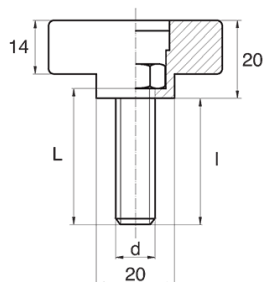

### Details:

- **Handle material:** Nylon
- **Handle colour:** black; other colours available on special order
- **Thread material:** see table; For type M stainless steel, brass and aluminium available on special order
- **Type:**
  - F - female
  - M - male
- **Standard pack:** 100 pcs

Symbol	Type	Ext. thread d	Int. thread d	Thread material	L	l ±1mm	Material	Color
					[mm]	[mm]		
BL-POK255M-M6-10	M	-	M6	zinc-plated steel	10	7	PA	black
BL-POK255M-M6-12	M	-	M6	zinc-plated steel	12	9	PA	black
BL-POK255M-M6-16	M	-	M6	zinc-plated steel	16	13	PA	black
BL-POK255M-M6-20	M	-	M6	zinc-plated steel	20	17	PA	black
BL-POK255M-M6-25	M	-	M6	zinc-plated steel	25	22	PA	black
BL-POK255M-M6-30	M	-	M6	zinc-plated steel	30	27	PA	black
BL-POK255M-M6-35	M	-	M6	zinc-plated steel	35	32	PA	black
BL-POK255M-M6-40	M	-	M6	zinc-plated steel	40	37	PA	black
BL-POK255M-M6-45	M	-	M6	zinc-plated steel	45	42	PA	black
BL-POK255M-M6-50	M	-	M6	zinc-plated steel	50	47	PA	black
BL-POK255M-M6-60	M	-	M6	zinc-plated steel	60	57	PA	black
BL-POK255M-M6-70	M	-	M6	zinc-plated steel	70	67	PA	black
BL-POK255M-M8-10	M	-	M8	zinc-plated steel	10	7	PA	black
BL-POK255M-M8-12	M	-	M8	zinc-plated steel	12	9	PA	black
BL-POK255M-M8-16	M	-	M8	zinc-plated steel	16	13	PA	black
BL-POK255M-M8-20	M	-	M8	zinc-plated steel	20	17	PA	black
BL-POK255M-M8-25	M	-	M8	zinc-plated steel	25	22	PA	black
BL-POK255M-M8-30	M	-	M8	zinc-plated steel	30	27	PA	black
BL-POK255M-M8-35	M	-	M8	zinc-plated steel	35	32	PA	black
BL-POK255M-M8-40	M	-	M8	zinc-plated steel	40	37	PA	black
BL-POK255M-M8-45	M	-	M8	zinc-plated steel	45	42	PA	black