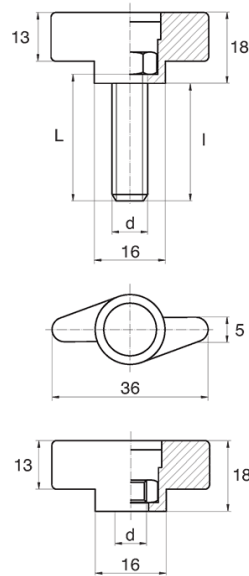

### Details:

- **Handle material:** Nylon
- **Handle colour:** black; other colours available on special order
- **Thread material:** see table; For type M stainless steel, brass and aluminium available on special order
- **Type:**
  - F - female
  - M - male

Symbol	Type	Ext. thread d	Int. thread d	Thread material	L	l ±1mm	Material	Color
					[mm]	[mm]		
BL-POK250M-M4-08	M	M4	-	zinc-plated steel	8	5	PA	black
BL-POK250M-M4-10	M	M4	-	zinc-plated steel	10	7	PA	black
BL-POK250M-M4-12	M	M4	-	zinc-plated steel	12	9	PA	black
BL-POK250M-M4-16	M	M4	-	zinc-plated steel	16	13	PA	black
BL-POK250M-M4-20	M	M4	-	zinc-plated steel	20	17	PA	black
BL-POK250M-M4-25	M	M4	-	zinc-plated steel	25	22	PA	black
BL-POK250M-M4-30	M	M4	-	zinc-plated steel	30	27	PA	black
BL-POK250M-M4-35	M	M4	-	zinc-plated steel	35	32	PA	black
BL-POK250M-M4-40	M	M4	-	zinc-plated steel	40	37	PA	black
BL-POK250M-M4-45	M	M4	-	zinc-plated steel	45	42	PA	black
BL-POK250M-M4-50	M	M4	-	zinc-plated steel	50	47	PA	black
BL-POK250M-M5-08	M	M5	-	zinc-plated steel	8	5	PA	black
BL-POK250M-M5-10	M	M5	-	zinc-plated steel	10	7	PA	black
BL-POK250M-M5-12	M	M5	-	zinc-plated steel	12	9	PA	black
BL-POK250M-M5-16	M	M5	-	zinc-plated steel	16	13	PA	black
BL-POK250M-M5-20	M	M5	-	zinc-plated steel	20	17	PA	black
BL-POK250M-M5-25	M	M5	-	zinc-plated steel	25	22	PA	black
BL-POK250M-M5-30	M	M5	-	zinc-plated steel	30	27	PA	black
BL-POK250M-M5-35	M	M5	-	zinc-plated steel	35	32	PA	black
BL-POK250M-M5-40	M	M5	-	zinc-plated steel	40	37	PA	black
BL-POK250M-M5-45	M	M5	-	zinc-plated steel	45	43	PA	black
BL-POK250M-M5-50	M	M5	-	zinc-plated steel	50	47	PA	black