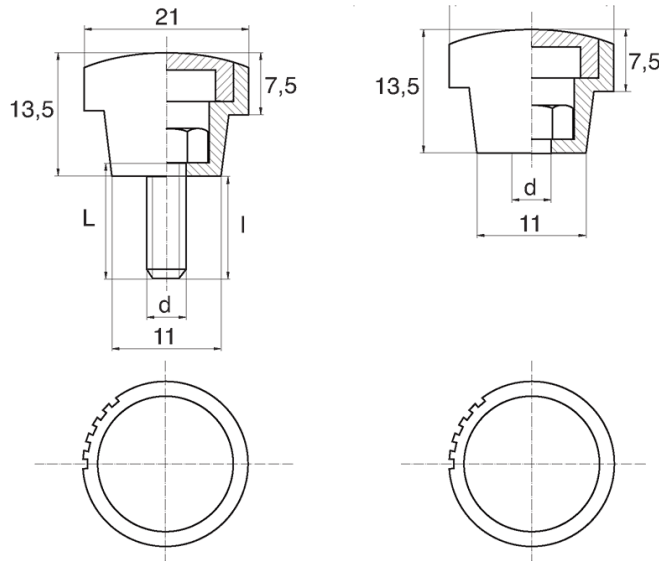

BL-POK210 - Knurled knobs

Details:

- **Handle material:** Nylon
- **Handle colour:** black; other colours available on special order
- **Thread material:** see table; For type M stainless steel, brass and aluminium available on special order
- **Type:**
  - F - female
  - M - male
- **Standard pack:** 100 pcs

Symbol	Type	Ext. thread d	Int. thread d	Thread material	L	l ±1mm	Material	Color
					[mm]	[mm]		
BL-POK210M-M4-08	M	M4	-	zinc-plated steel	8	6	PA	black
BL-POK210M-M4-10	M	M4	-	zinc-plated steel	10	8	PA	black
BL-POK210M-M4-12	M	M4	-	zinc-plated steel	12	10	PA	black
BL-POK210M-M4-16	M	M4	-	zinc-plated steel	16	14	PA	black
BL-POK210M-M4-20	M	M4	-	zinc-plated steel	20	18	PA	black
BL-POK210M-M4-25	M	M4	-	zinc-plated steel	25	23	PA	black
BL-POK210M-M4-30	M	M4	-	zinc-plated steel	30	28	PA	black
BL-POK210M-M4-35	M	M4	-	zinc-plated steel	35	33	PA	black
BL-POK210M-M4-40	M	M4	-	zinc-plated steel	40	38	PA	black
BL-POK210M-M4-45	M	M4	-	zinc-plated steel	45	43	PA	black
BL-POK210M-M4-50	M	M4	-	zinc-plated steel	50	48	PA	black
BL-POK210M-M5-08	M	M5	-	zinc-plated steel	8	6	PA	black
BL-POK210M-M5-10	M	M5	-	zinc-plated steel	10	8	PA	black
BL-POK210M-M5-12	M	M5	-	zinc-plated steel	12	10	PA	black
BL-POK210M-M5-16	M	M5	-	zinc-plated steel	16	14	PA	black
BL-POK210M-M5-20	M	M5	-	zinc-plated steel	20	18	PA	black
BL-POK210M-M5-25	M	M5	-	zinc-plated steel	25	23	PA	black
BL-POK210M-M5-30	M	M5	-	zinc-plated steel	30	28	PA	black
BL-POK210M-M5-35	M	M5	-	zinc-plated steel	35	33	PA	black
BL-POK210M-M5-40	M	M5	-	zinc-plated steel	40	38	PA	black
BL-POK210M-M5-45	M	M5	-	zinc-plated steel	45	43	PA	black