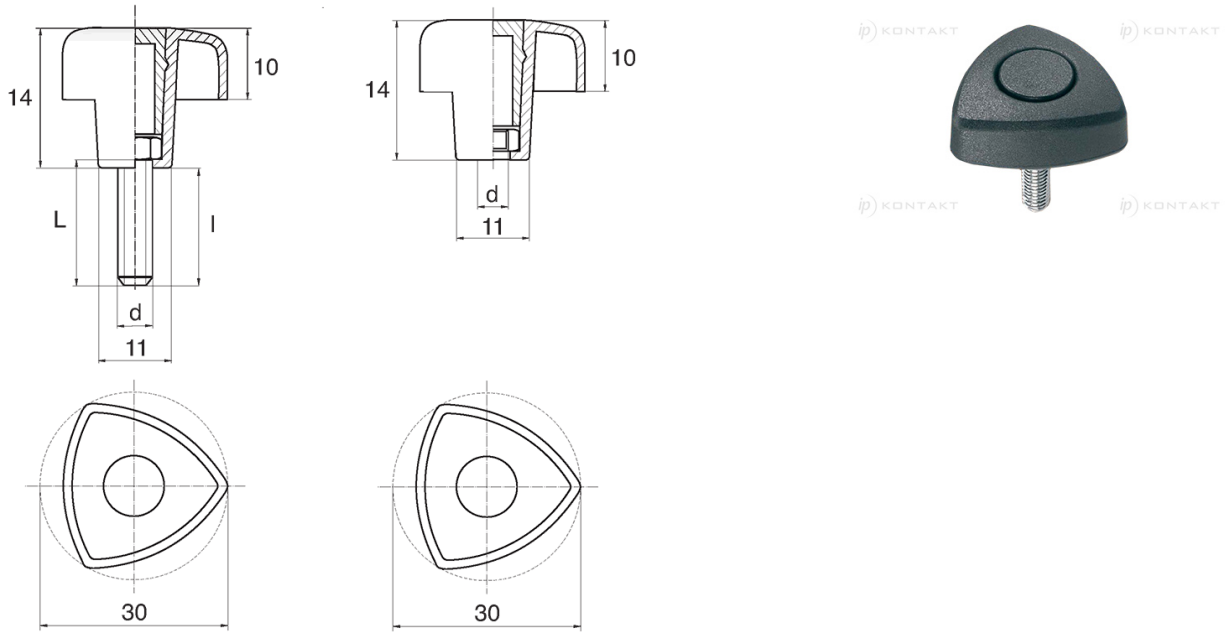

## BL-POK195 - Triangular handwheels

### Details:

- **Handle material:** Nylon
- **Handle colour:** black; other colours available on special order
- **Thread material:** see table; For type M stainless steel and brass available on special order
- **Type:**
  - F - female
  - M - male
- **Standard pack:** 100 pcs

Symbol	Type	Ext. thread d	Int. thread d	Thread material	L	l ±1mm	Material	Color
					[mm]	[mm]		
BL-POK195M-M5-06	M	M5	-	zinc-plated steel	6	3.5	PA	black
BL-POK195M-M5-08	M	M5	-	zinc-plated steel	8	5.5	PA	black
BL-POK195M-M5-10	M	M5	-	zinc-plated steel	10	7.5	PA	black
BL-POK195M-M5-12	M	M5	-	zinc-plated steel	12	9.5	PA	black
BL-POK195M-M5-16	M	M5	-	zinc-plated steel	16	13.5	PA	black
BL-POK195M-M5-20	M	M5	-	zinc-plated steel	20	17.5	PA	black
BL-POK195M-M5-25	M	M5	-	zinc-plated steel	25	21.5	PA	black
BL-POK195M-M5-30	M	M5	-	zinc-plated steel	30	27.5	PA	black
BL-POK195M-M5-35	M	M5	-	zinc-plated steel	35	32.5	PA	black
BL-POK195M-M5-40	M	M5	-	zinc-plated steel	40	37.5	PA	black
BL-POK195M-M5-45	M	M5	-	zinc-plated steel	45	42.5	PA	black
BL-POK195M-M5-50	M	M5	-	zinc-plated steel	50	47.5	PA	black
BL-POK195M-M6-08	M	M6	-	zinc-plated steel	8	5	PA	black
BL-POK195M-M6-10	M	M6	-	zinc-plated steel	10	7	PA	black
BL-POK195M-M6-12	M	M6	-	zinc-plated steel	12	9	PA	black
BL-POK195M-M6-16	M	M6	-	zinc-plated steel	16	11	PA	black
BL-POK195M-M6-20	M	M6	-	zinc-plated steel	20	17	PA	black
BL-POK195M-M6-25	M	M6	-	zinc-plated steel	25	22	PA	black
BL-POK195M-M6-30	M	M6	-	zinc-plated steel	30	27	PA	black
BL-POK195M-M6-35	M	M6	-	zinc-plated steel	35	32	PA	black
BL-POK195M-M6-40	M	M6	-	zinc-plated steel	40	37	PA	black