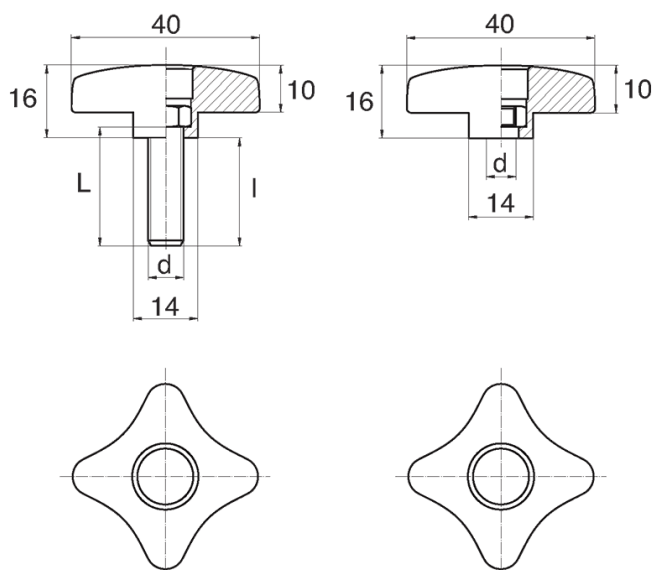

BL-POK185 - Four-point star grip

Details:

- **Handle material:** Nylon
- **Handle colour:** black; other colours available on special order
- **Thread material:** see table; For type M stainless steel and brass available on special order
- **Type:**
 - F - female
 - M - male
- **Standard pack:** 100 pcs

Symbol	Type	Ext. thread d	Int. thread d	Thread material	L	l ±1mm	Cap	Material	Color
					[mm]	[mm]			
BL-POK185M-M5-10-P	M	M5	-	zinc-plated steel	10	7.5	Yes	PA	black
BL-POK185M-M5-10	M	M5	-	zinc-plated steel	10	7.5	No	PA	black
BL-POK185M-M5-12-P	M	M5	-	zinc-plated steel	12	9.5	Yes	PA	black
BL-POK185M-M5-12	M	M5	-	zinc-plated steel	12	9.5	No	PA	black
BL-POK185M-M5-16-P	M	M5	-	zinc-plated steel	16	13.5	Yes	PA	black
BL-POK185M-M5-16	M	M5	-	zinc-plated steel	16	13.5	No	PA	black
BL-POK185M-M5-20-P	M	M5	-	zinc-plated steel	20	17.5	Yes	PA	black
BL-POK185M-M5-20	M	M5	-	zinc-plated steel	20	17.5	No	PA	black
BL-POK185M-M5-25-P	M	M5	-	zinc-plated steel	25	22.5	Yes	PA	black
BL-POK185M-M5-25	M	M5	-	zinc-plated steel	25	22.5	No	PA	black
BL-POK185M-M5-30-P	M	M5	-	zinc-plated steel	30	27.5	Yes	PA	black
BL-POK185M-M5-30	M	M5	-	zinc-plated steel	30	27.5	No	PA	black
BL-POK185M-M5-35-P	M	M5	-	zinc-plated steel	35	32.5	Yes	PA	black
BL-POK185M-M5-35	M	M5	-	zinc-plated steel	35	32.5	No	PA	black
BL-POK185M-M5-40-P	M	M5	-	zinc-plated steel	40	37.5	Yes	PA	black
BL-POK185M-M5-40	M	M5	-	zinc-plated steel	40	37.5	No	PA	black
BL-POK185M-M5-45-P	M	M5	-	zinc-plated steel	45	42.5	Yes	PA	black
BL-POK185M-M5-45	M	M5	-	zinc-plated steel	45	42.5	No	PA	black
BL-POK185M-M5-50-P	M	M5	-	zinc-plated steel	50	47.5	Yes	PA	black
BL-POK185M-M5-50	M	M5	-	zinc-plated steel	50	47.5	No	PA	black
BL-POK185M-M6-10-P	M	M6	-	zinc-plated steel	10	7	Yes	PA	black