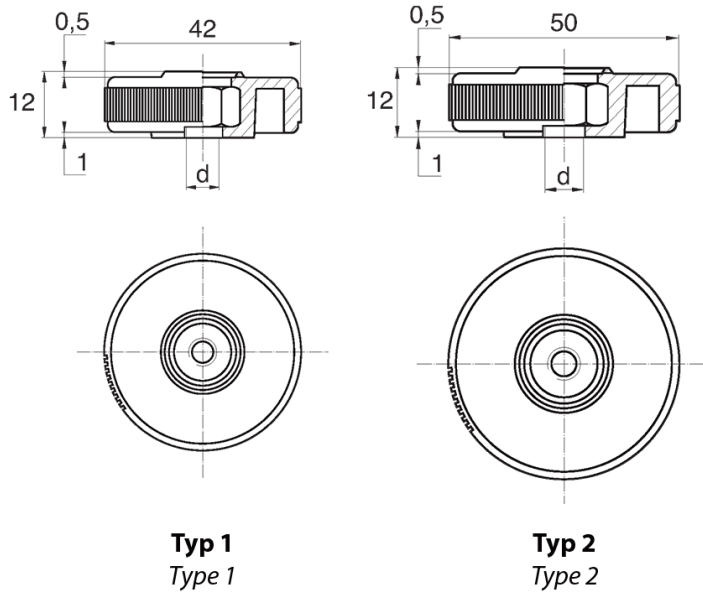

BL-NRM196 - Knurled nuts

Details:

- **Handle material:** Nylon
- **Threaded insert material:** zinc-plated steel; stainless steel or brass available on special order
- **Handle colour:** black; other colours available on special order

Symbol	Type	Int. thread d	Standard pack
			[szt./pcs]
BL-NRM196-M6	1	M6	2500
BL-NRM196-M8	1	M8	2500
BL-NRM196-M10	1	M10	2500
BL-NRM197-M6	2	M6	5000
BL-NRM197-M8	2	M8	5000