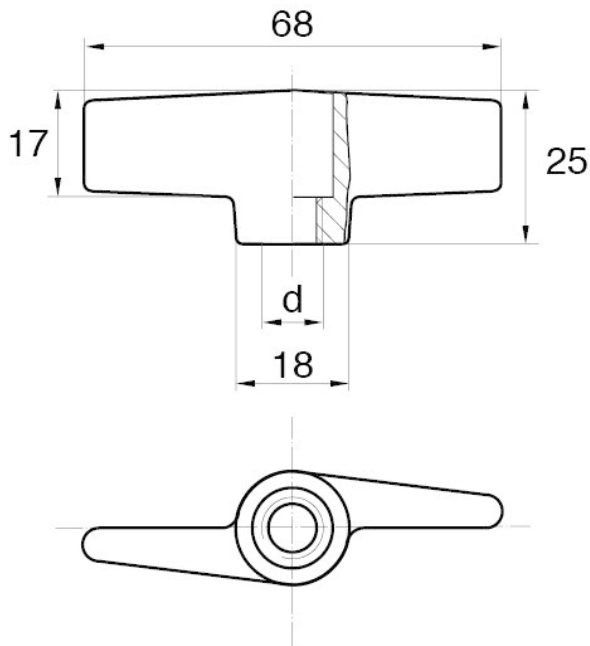

BL-NMM50 - Wing nuts

Details:

- **Handle material:** Nylon
- **Thread material:** brass; Stainless steel or brass available on special order
- **Handle colour:** black; other colours available on special order
- Standard pack: 500 pcs

Symbol	Int. thread d
BL-NMM50-M6-O	M6
BL-NMM50-M8-O	M8