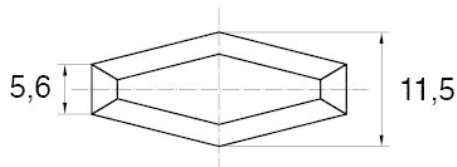

BL-NMM20 - Wing nuts

Typ F / Type F

Typ O / Type O

Details:

- **Handle material:** Nylon
- **Thread material:** brass; Stainless steel or brass available on special order
- **Handle colour:** black; other colours available on special order
- **Type:**
 - F - closed
 - O - open

Symbol	Type	Int. thread d	Int. thread length h	Standard pack
			[mm]	[szt./pcs]
BL-NMM20-M4-F	F	M4	6	1000
BL-NMM20-M5-F	F	M5	7.5	1000
BL-NMM20-M5-O	O	M5	7.5	1000
BL-NMM20-M6-O	O	M6	8.5	5000