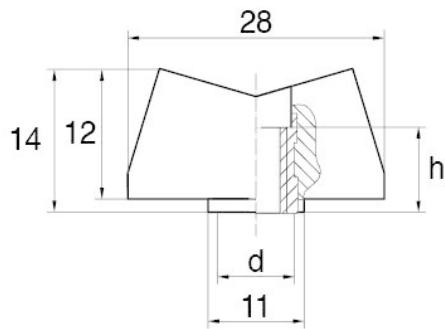

BL-NMM20 - Wing nuts

Typ F / Type F

Typ O / Type O

Details:

- **Handle material:** Nylon
- **Thread material:** brass; Stainless steel or brass available on special order
- **Handle colour:** black; other colours available on special order
- **Type:**
 - F - closed
 - O - open

Symbol	Type	Int. thread d	Int. thread length h	Standard pack
			[mm]	[szt./pcs]
BL-NMM20-M4-F	F	M4	6	1000
BL-NMM20-M5-F	F	M5	7.5	1000
BL-NMM20-M5-O	O	M5	7.5	1000
BL-NMM20-M6-O	O	M6	8.5	5000