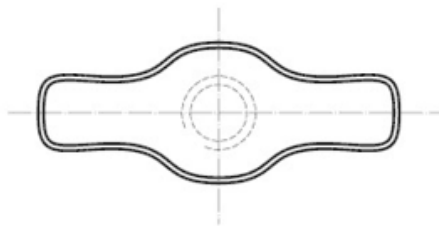

BL-NMM150 - Wing nuts

Details:

- **Handle material:** Nylon
- **Thread material:** brass; stainless steel available on special order
- **Handle colour:** black; other colours available on special order
- Standard pack: 5000 pcs

Symbol	Int. thread d	d1	D	Int. thread length h	h1	H
		[mm]	[mm]	[mm]	[mm]	[mm]
BL-NMM150-F-M5	M5	12	30	7.5	12.5	15
BL-NMM150-F-M6	M6	12	30	9	12.5	15