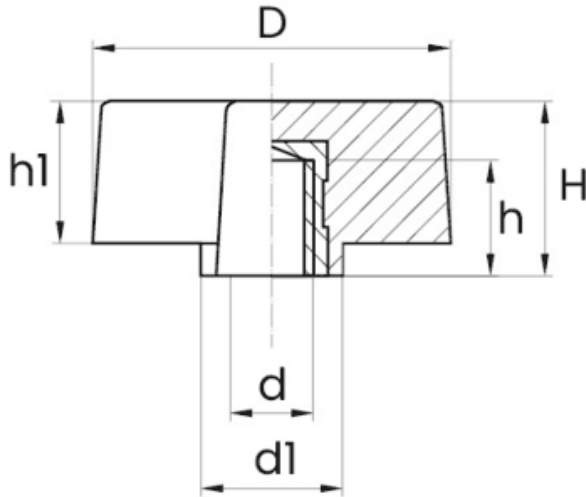

BL-NMM150 - Wing nuts

Details:

- **Handle material:** Nylon
- **Thread material:** brass; stainless steel available on special order
- **Handle colour:** black; other colours available on special order
- Standard pack: 5000 pcs

Symbol	Int. thread d	d1	D	Int. thread length h	h1	H
		[mm]	[mm]	[mm]	[mm]	[mm]
BL-NMM150-F-M5	M5	12	30	7.5	12.5	15
BL-NMM150-F-M6	M6	12	30	9	12.5	15